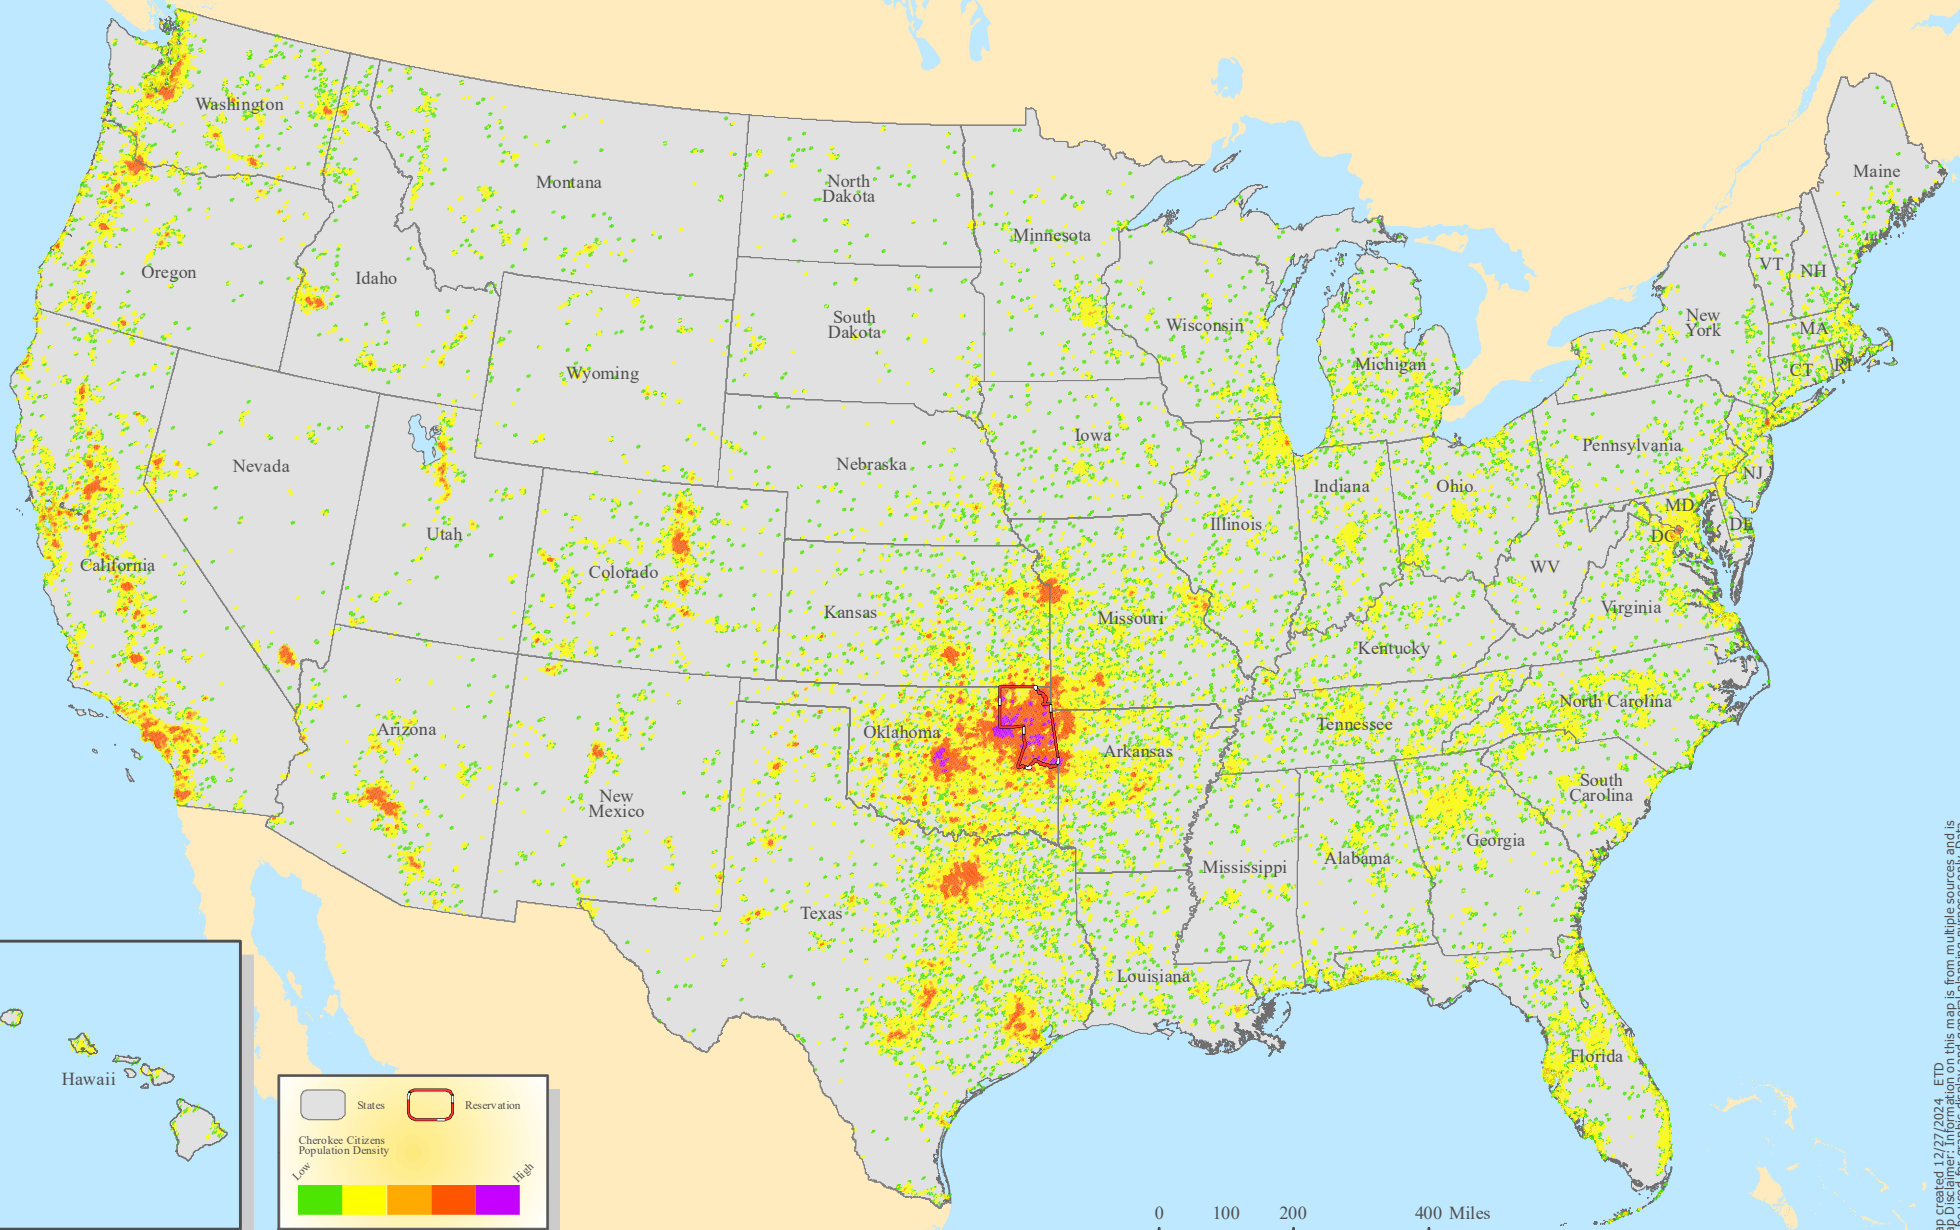

Cherokee Nation Citizens Population Density, 2024