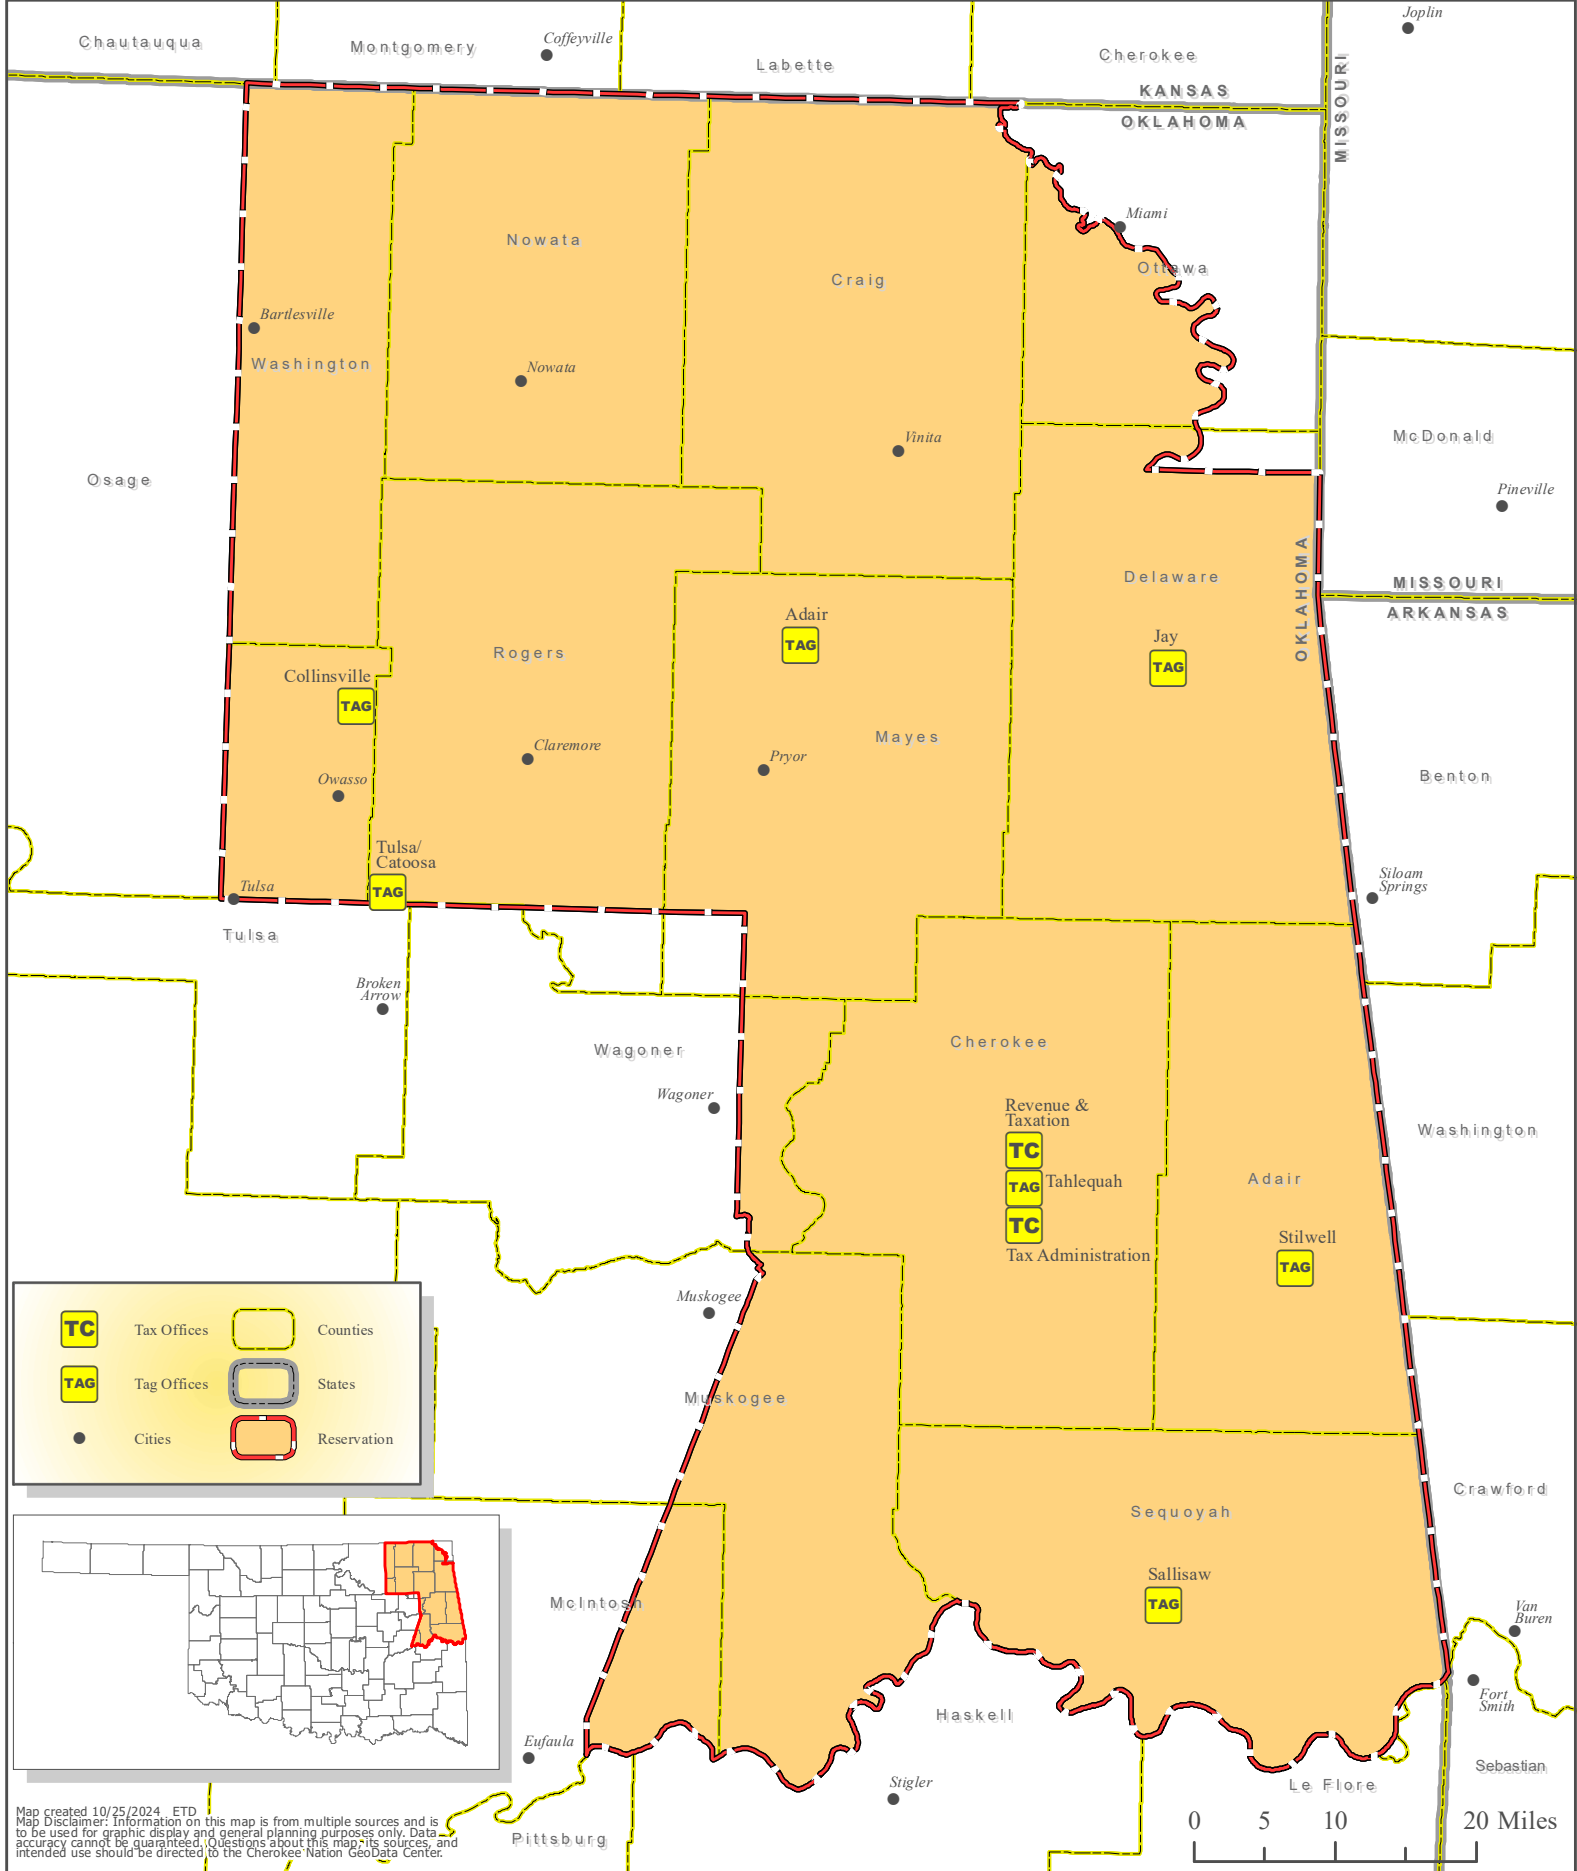

Cherokee Nation Tax Commission

CHEROKEE NATION®

TC	Tax Offices		Counties
TAG	Tag Offices		States
●	Cities		Reservation