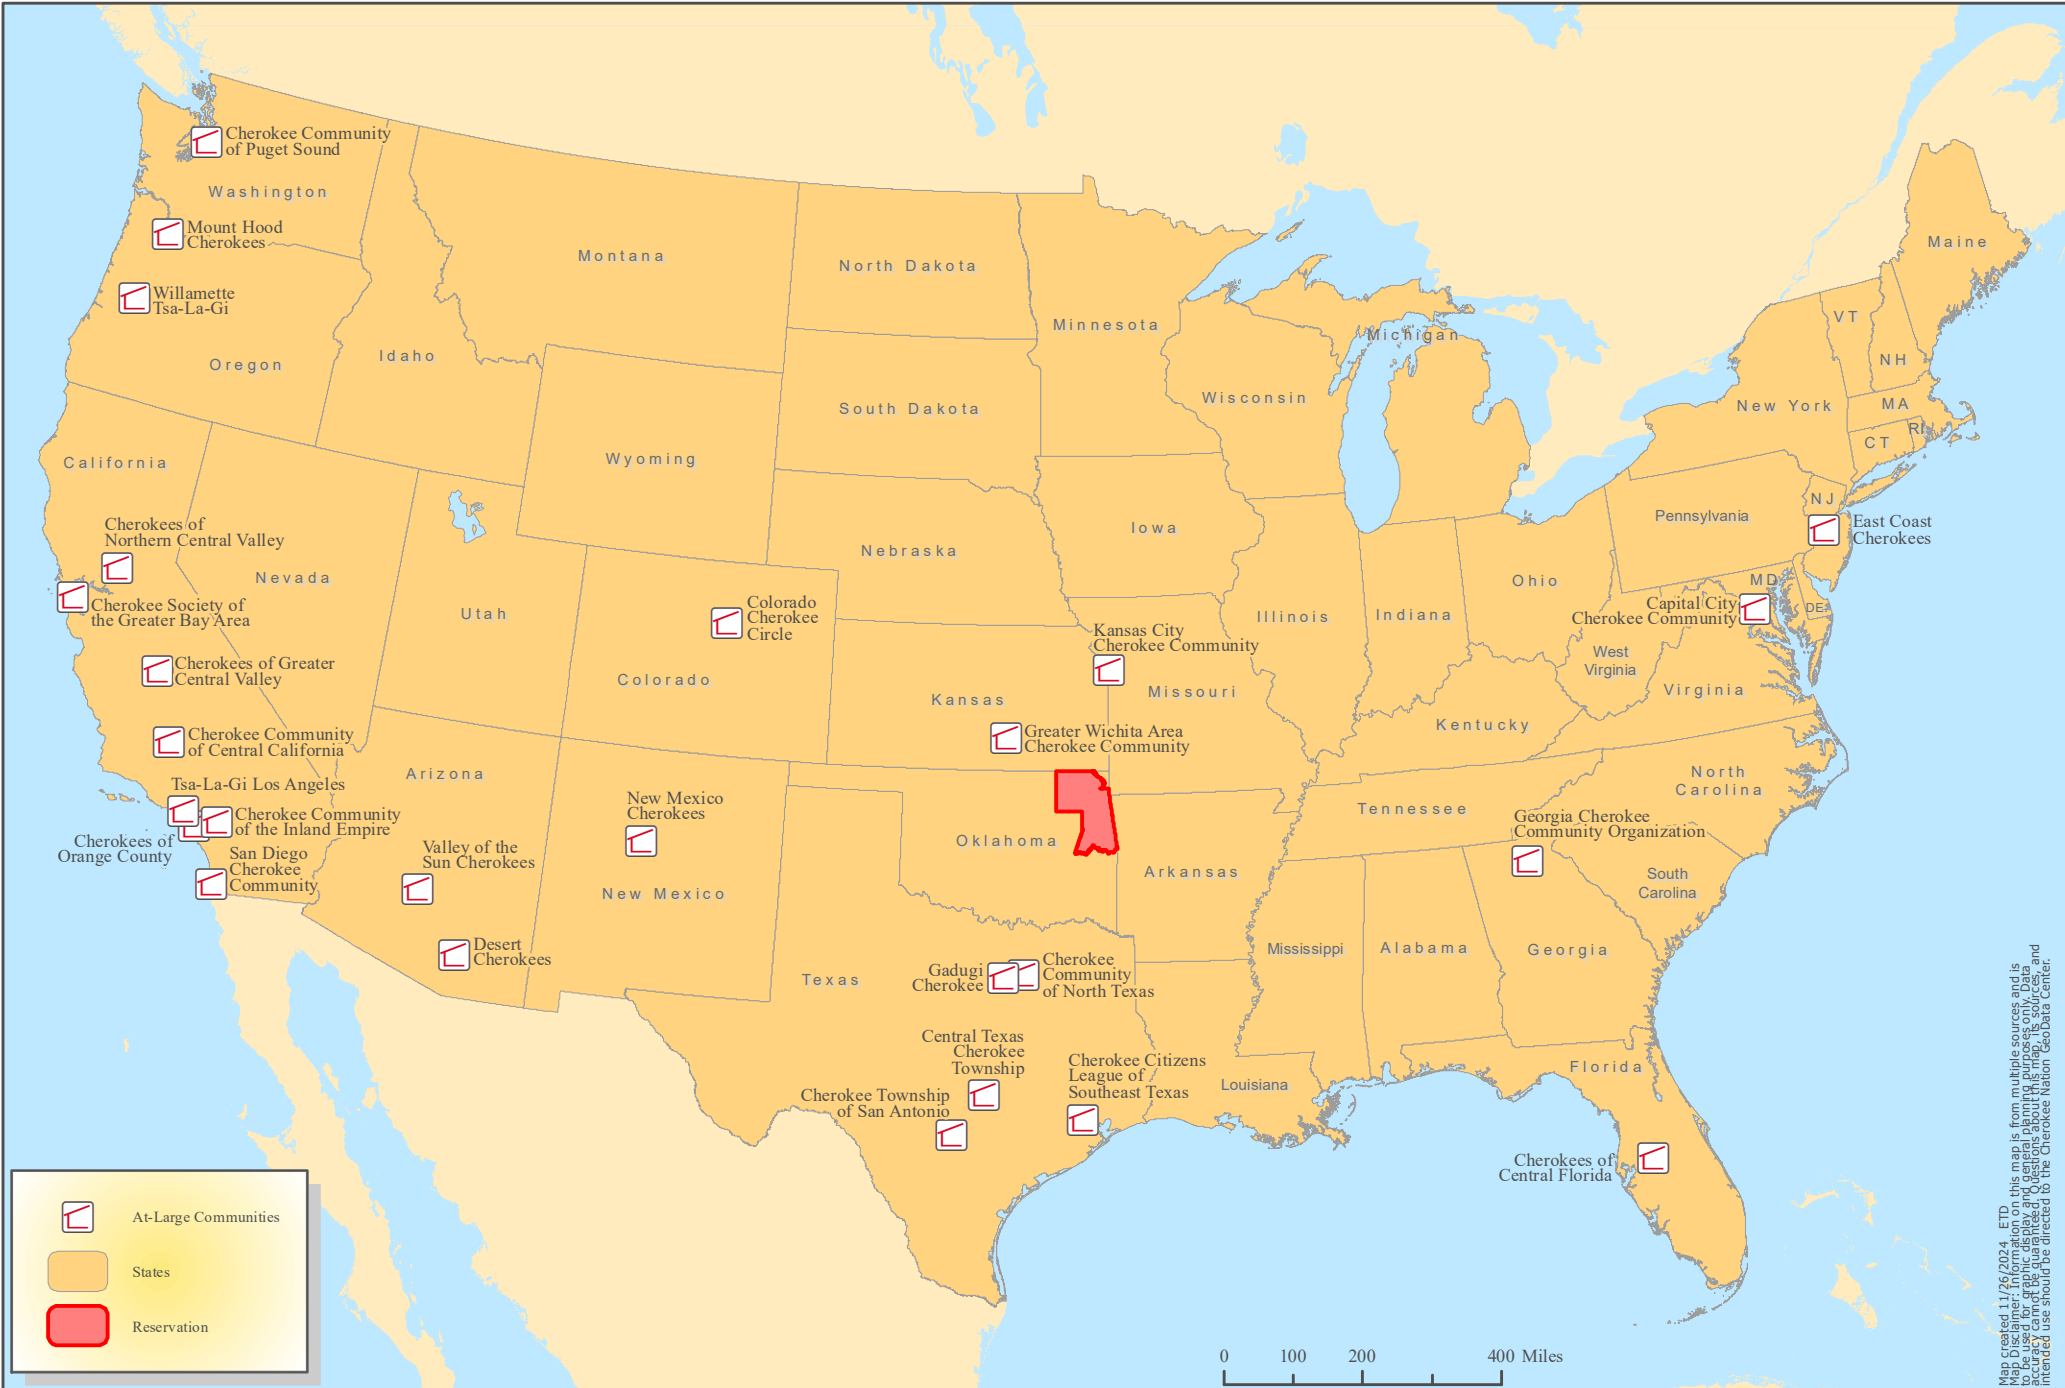

Cherokee At-Large Communities

CHEROKEE NATION®