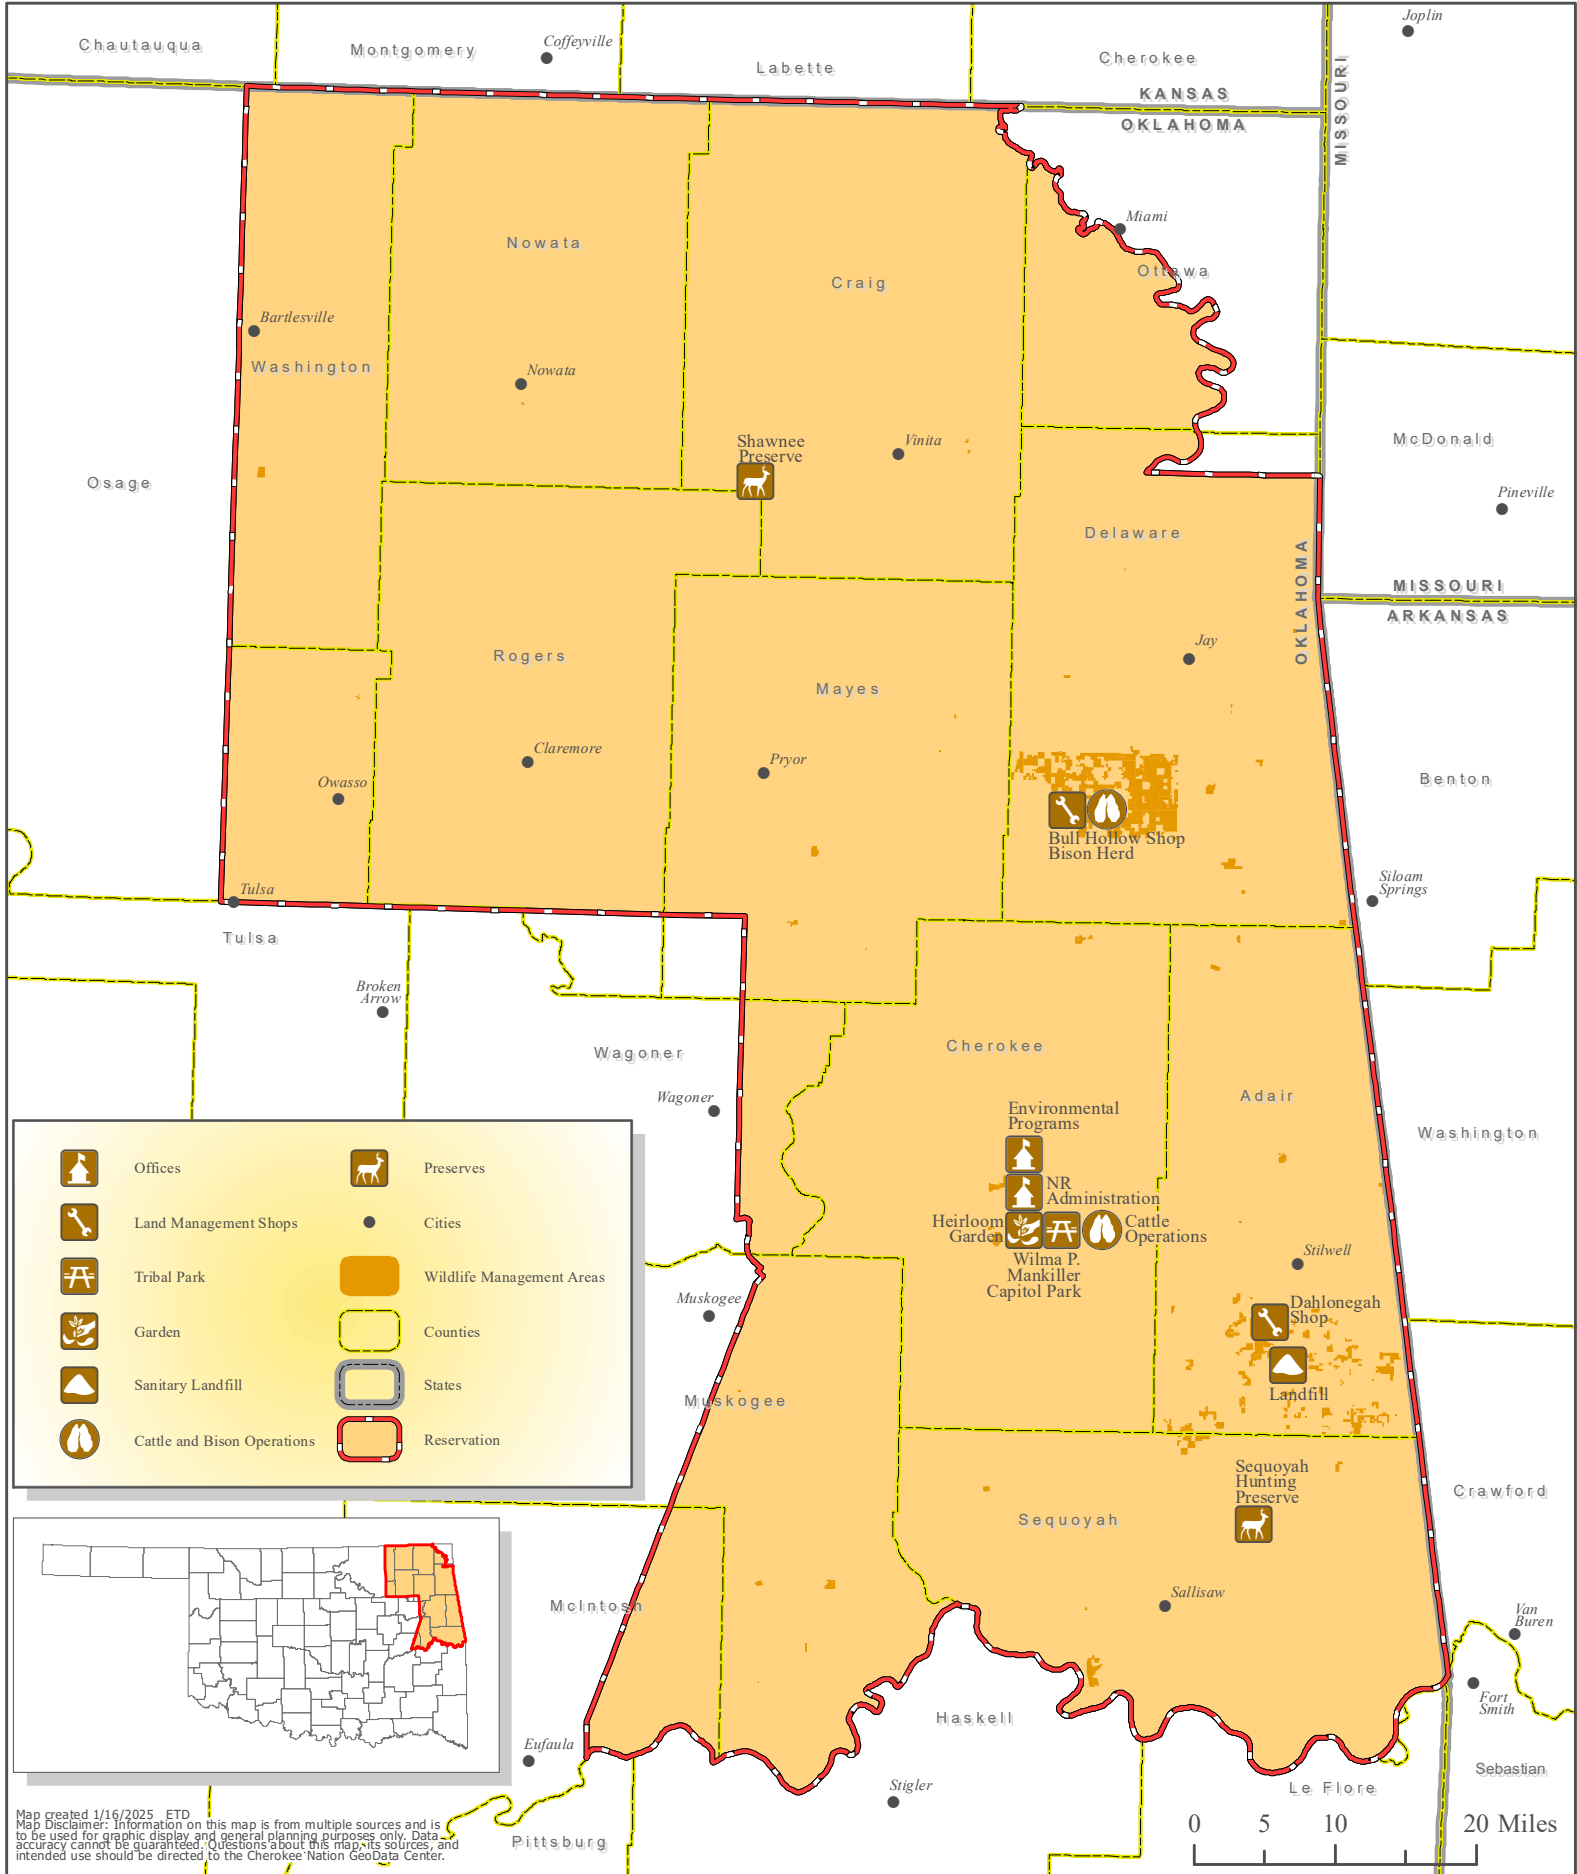

Cherokee Nation Natural Resources

CHEROKEE NATION®

0 5 10 20 Miles