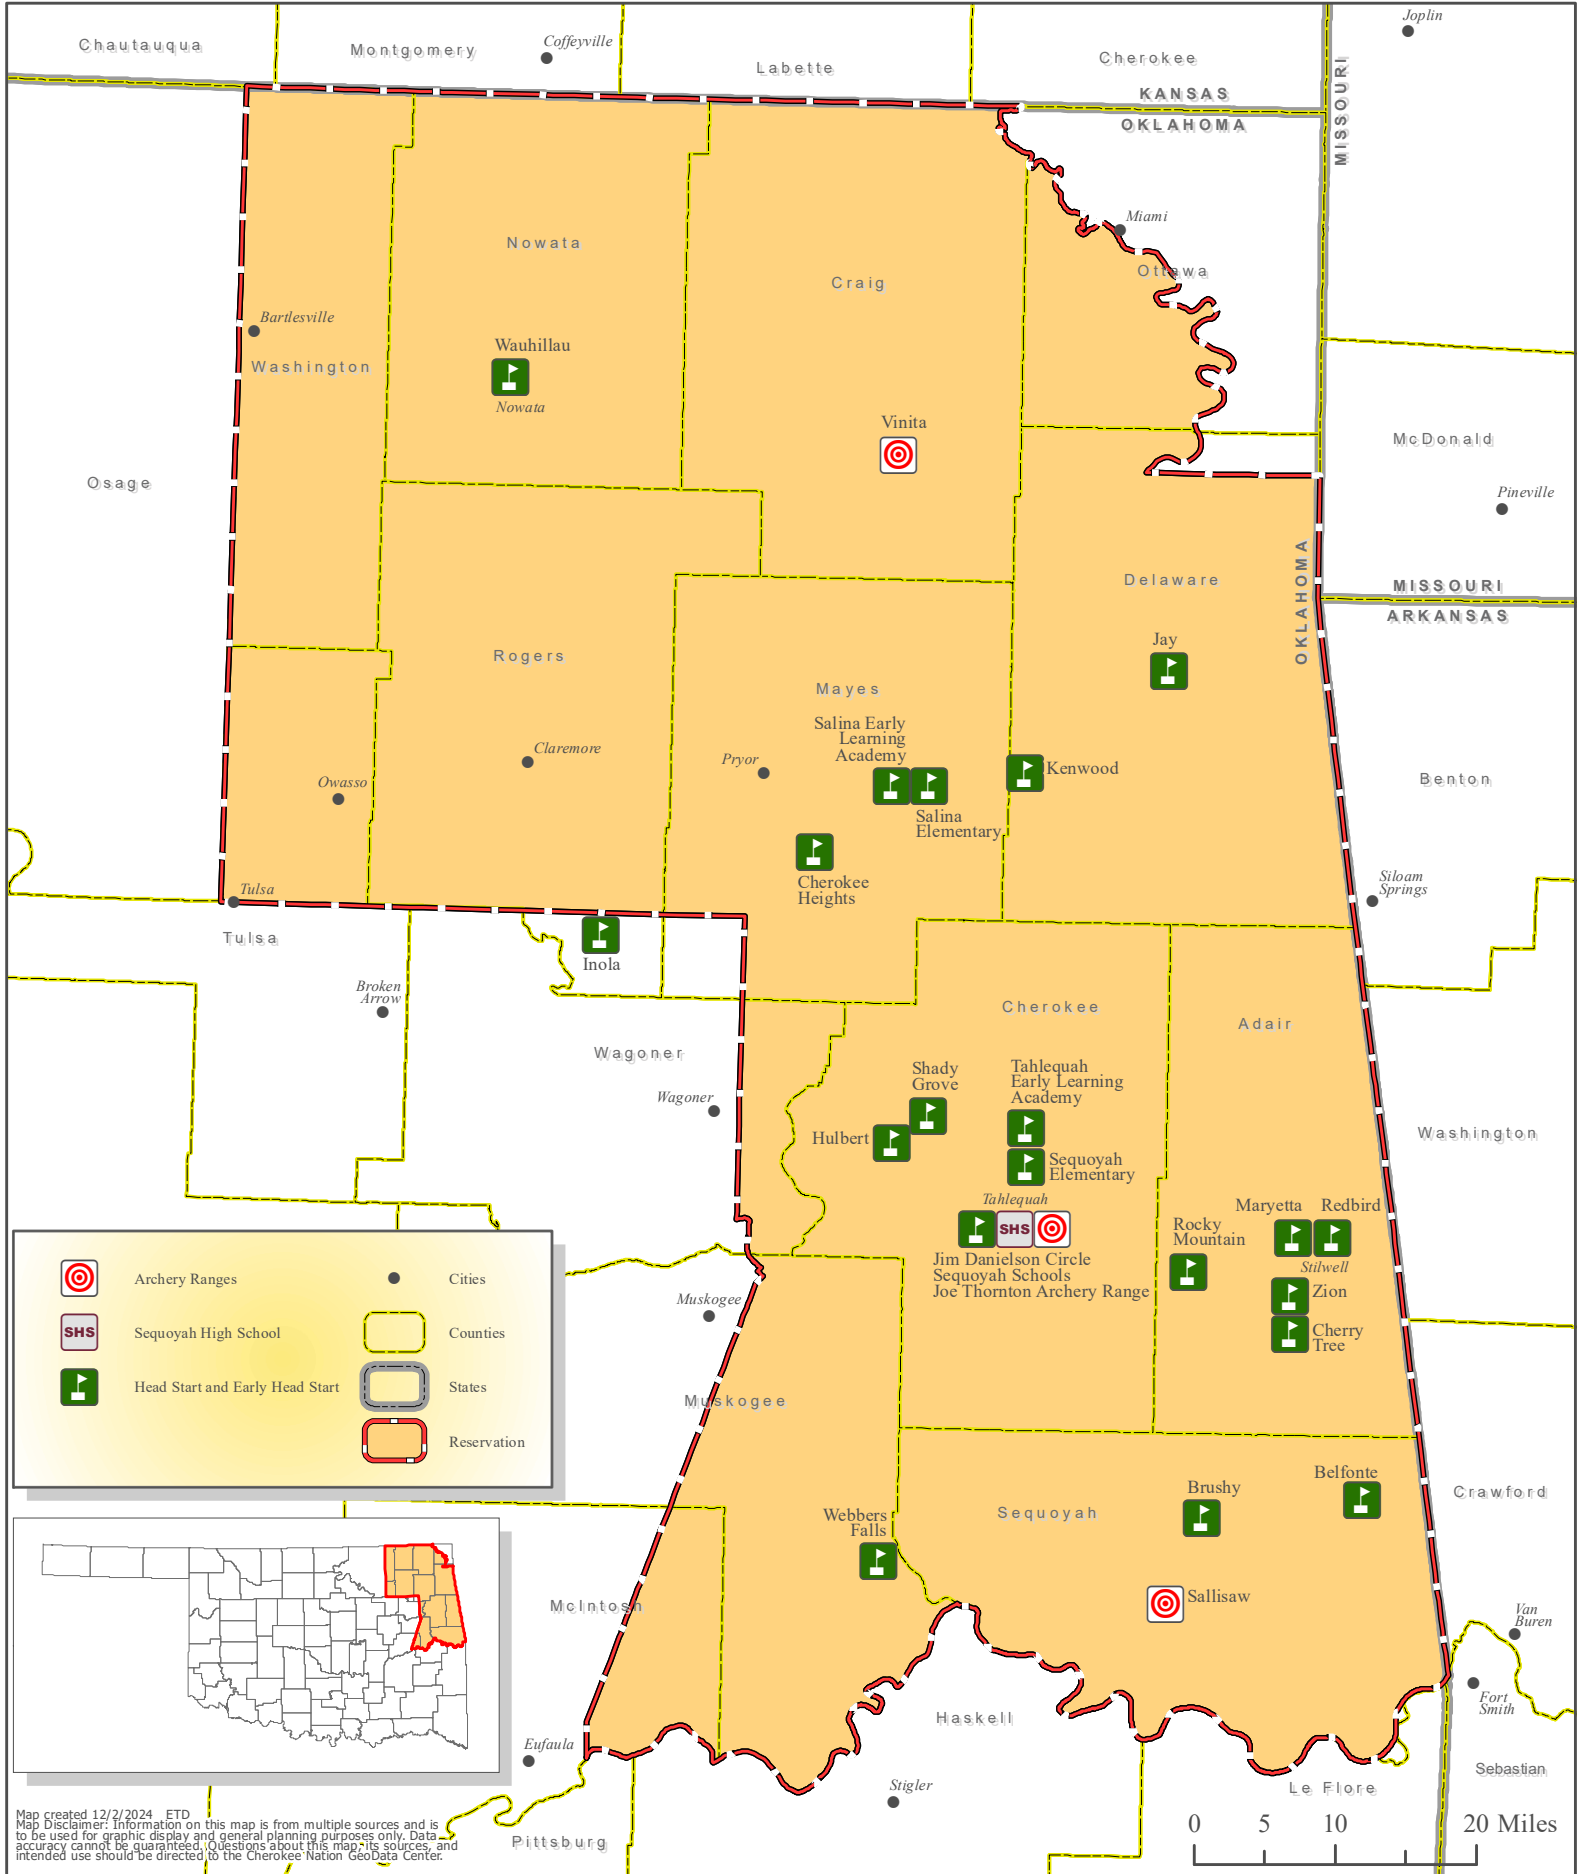

Cherokee Nation Health Services

CHEROKEE NATION®

Cherokee Nation Public Health Services

CHEROKEE NATION®

Cherokee Nation Education Services

CHEROKEE NATION®

Cherokee Nation Community & Cultural Outreach

CHEROKEE NATION®

Map created 12/30/2024. ETD
 Map Disclaimer: Information on this map is from multiple sources and is to be used for graphic display and general planning purposes only. Data accuracy cannot be guaranteed. Questions about this map, its sources, and intended use should be directed to the Cherokee Nation GeoData Center.

Cherokee At-Large Communities

CHEROKEE NATION®

Map Created 11/26/2024 - ETD
Map Disclaimer: Information on this map is from multiple sources and is not guaranteed to be accurate. Questions about this map, its sources, and accuracy cannot be guaranteed. Questions about this map, its sources, and intended use should be directed to the Cherokee Nation Geodata Center.

0 5 10 20 Miles

Cherokee Nation Criminal Justice Services

CHEROKEE NATION®

Map created 11/21/2024. ETD
 Map Disclaimer: Information on this map is from multiple sources and is to be used for graphic display and general planning purposes only. Data accuracy cannot be guaranteed. Questions about this map, its sources, and intended use should be directed to the Cherokee Nation GeoData Center.