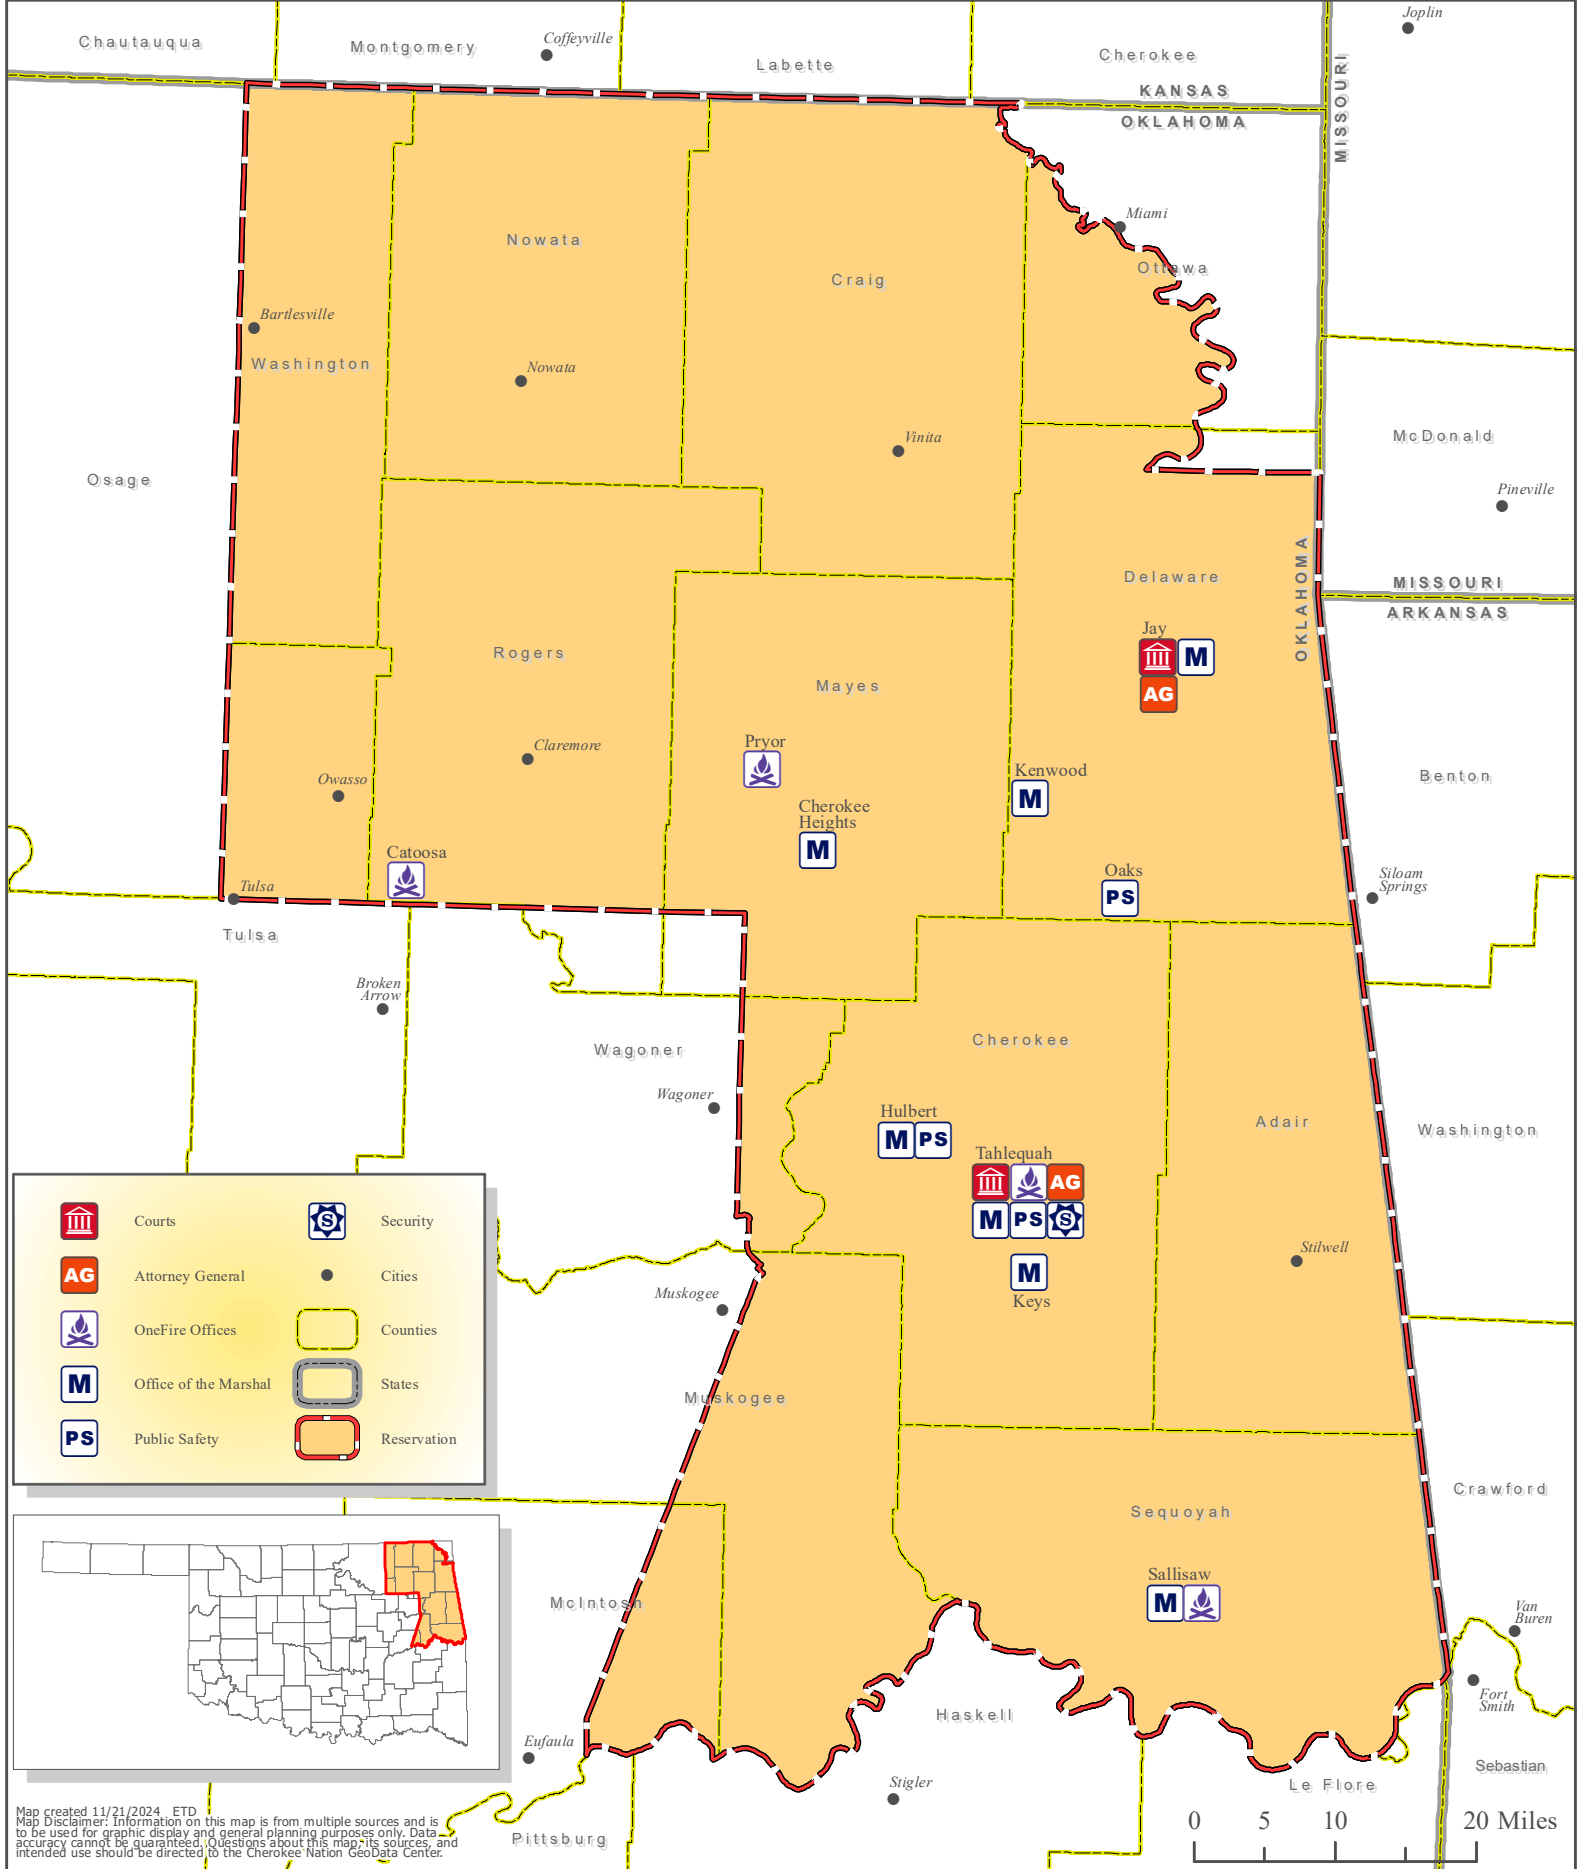

Cherokee Nation Criminal Justice Services

CHEROKEE NATION®