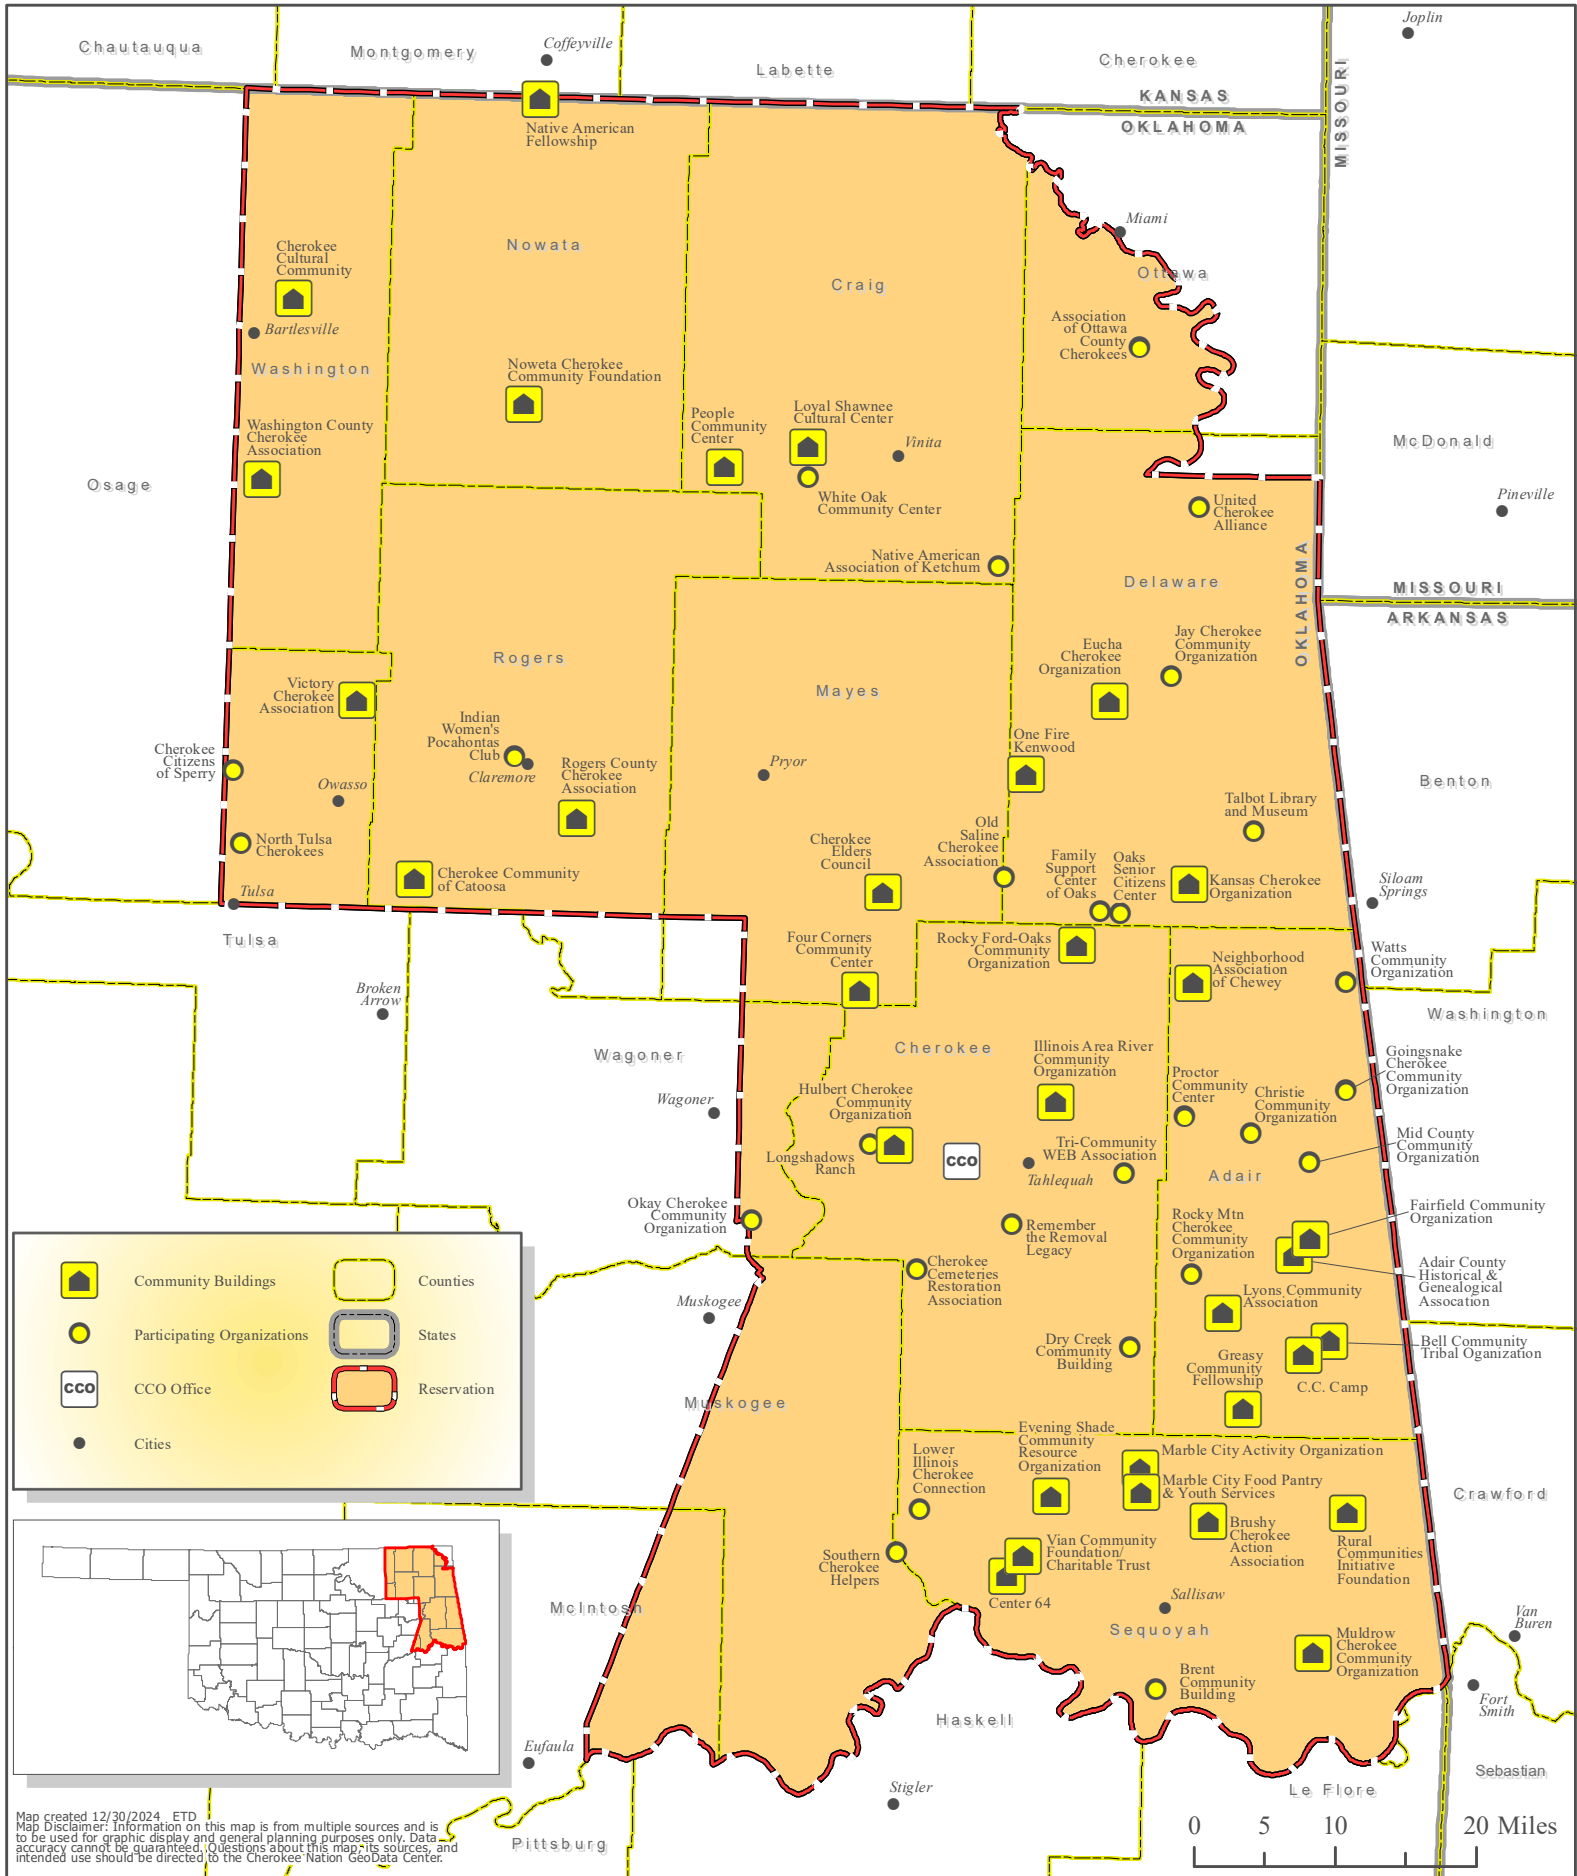

Cherokee Nation Community & Cultural Outreach

CHEROKEE NATION®