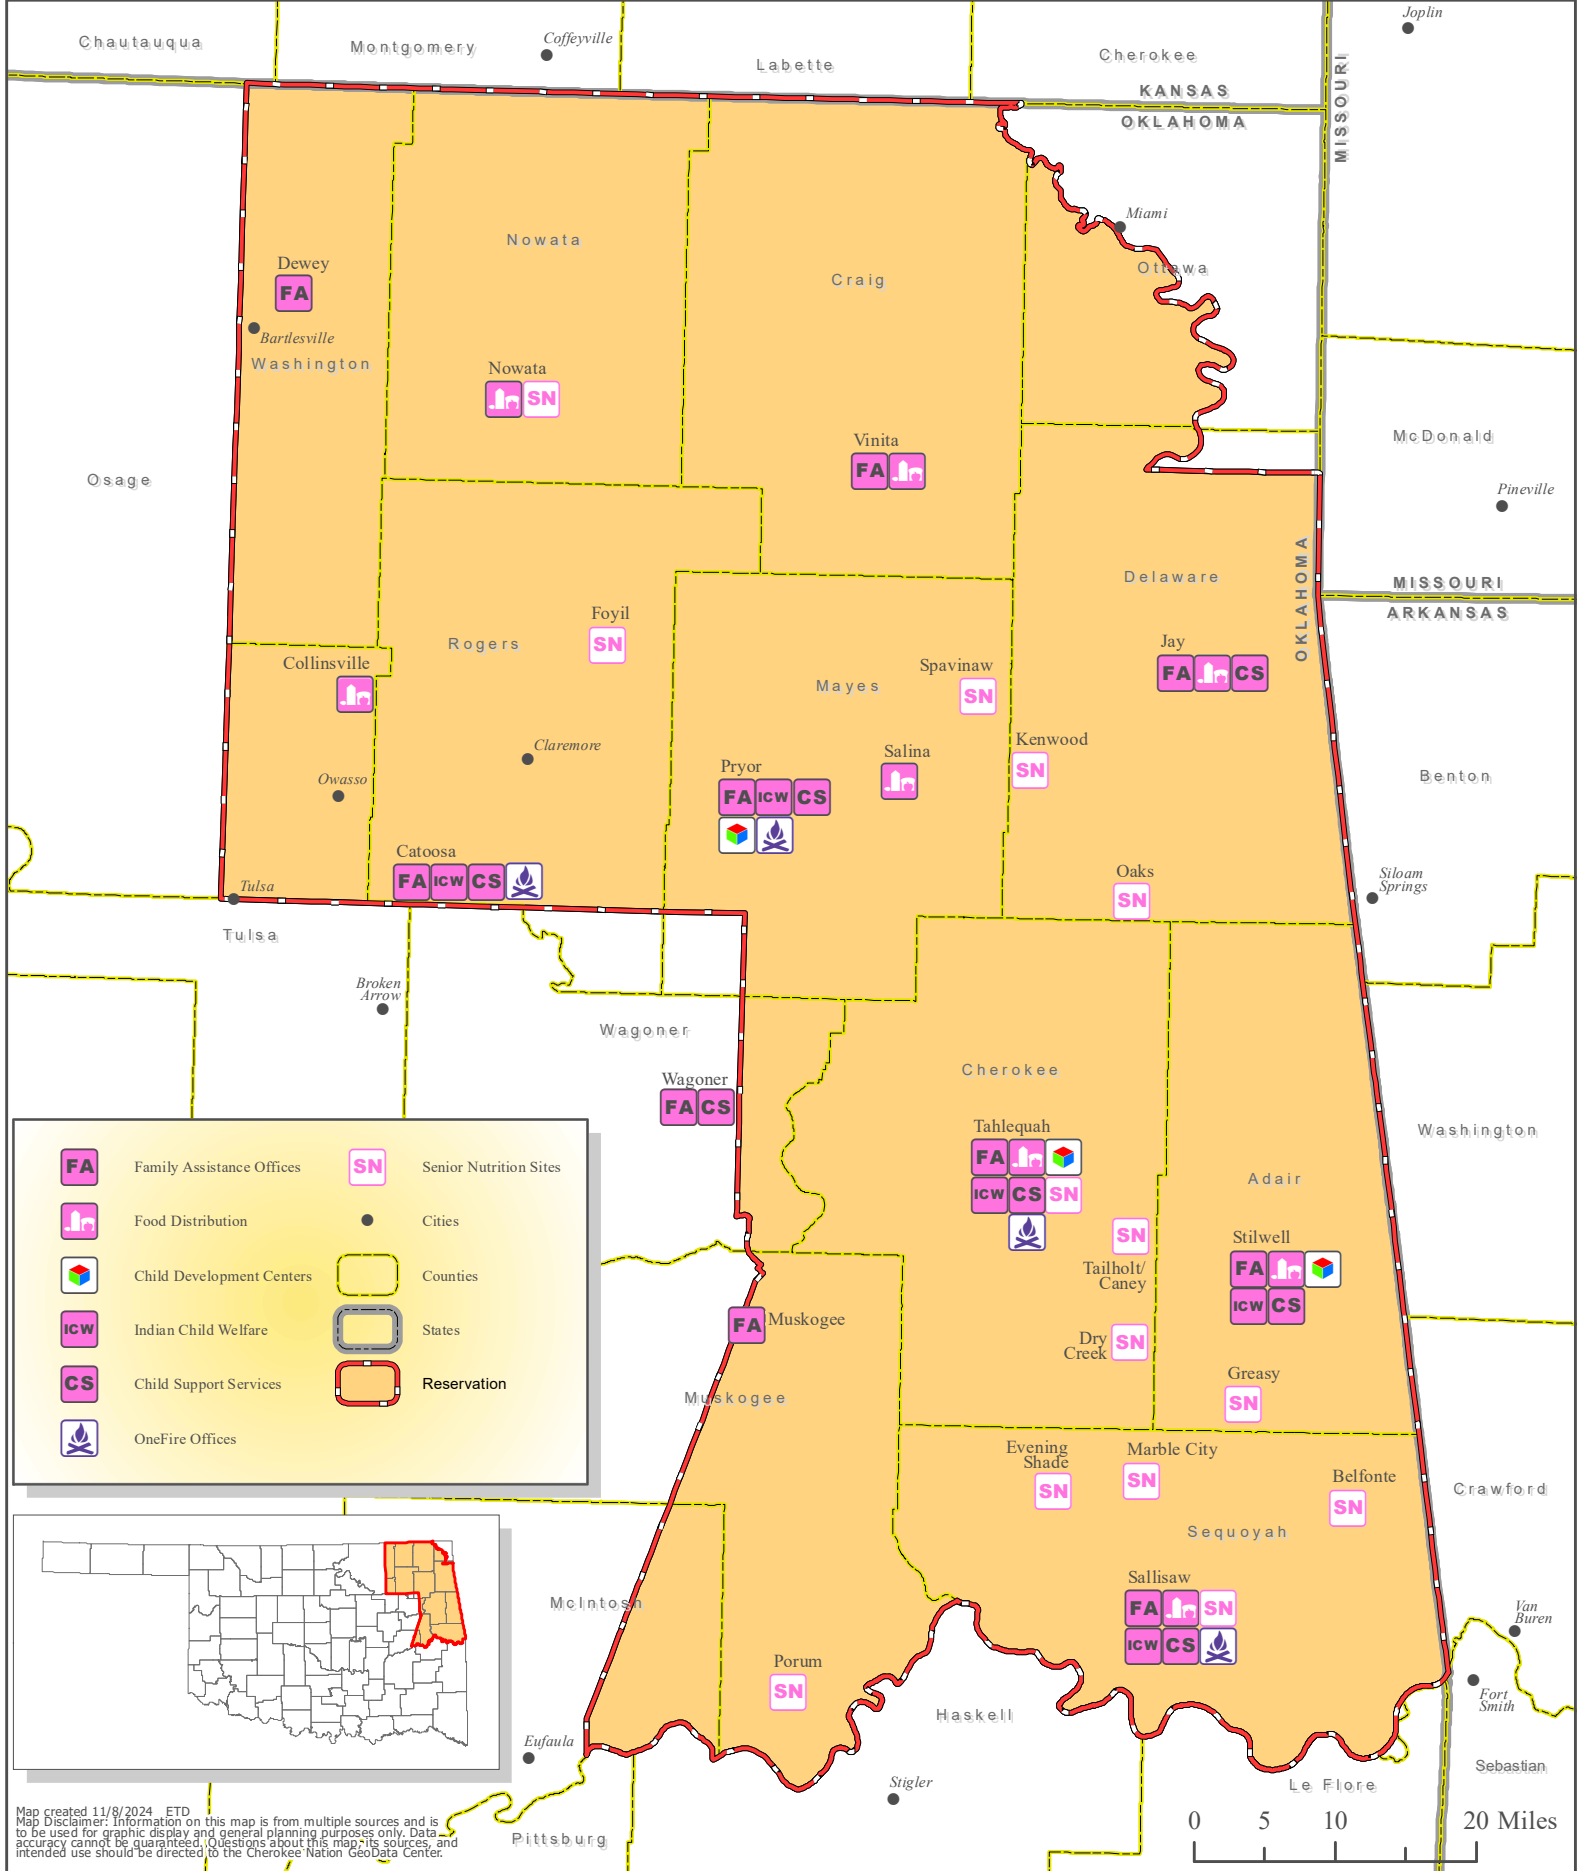

Cherokee Nation Human Services

CHEROKEE NATION®