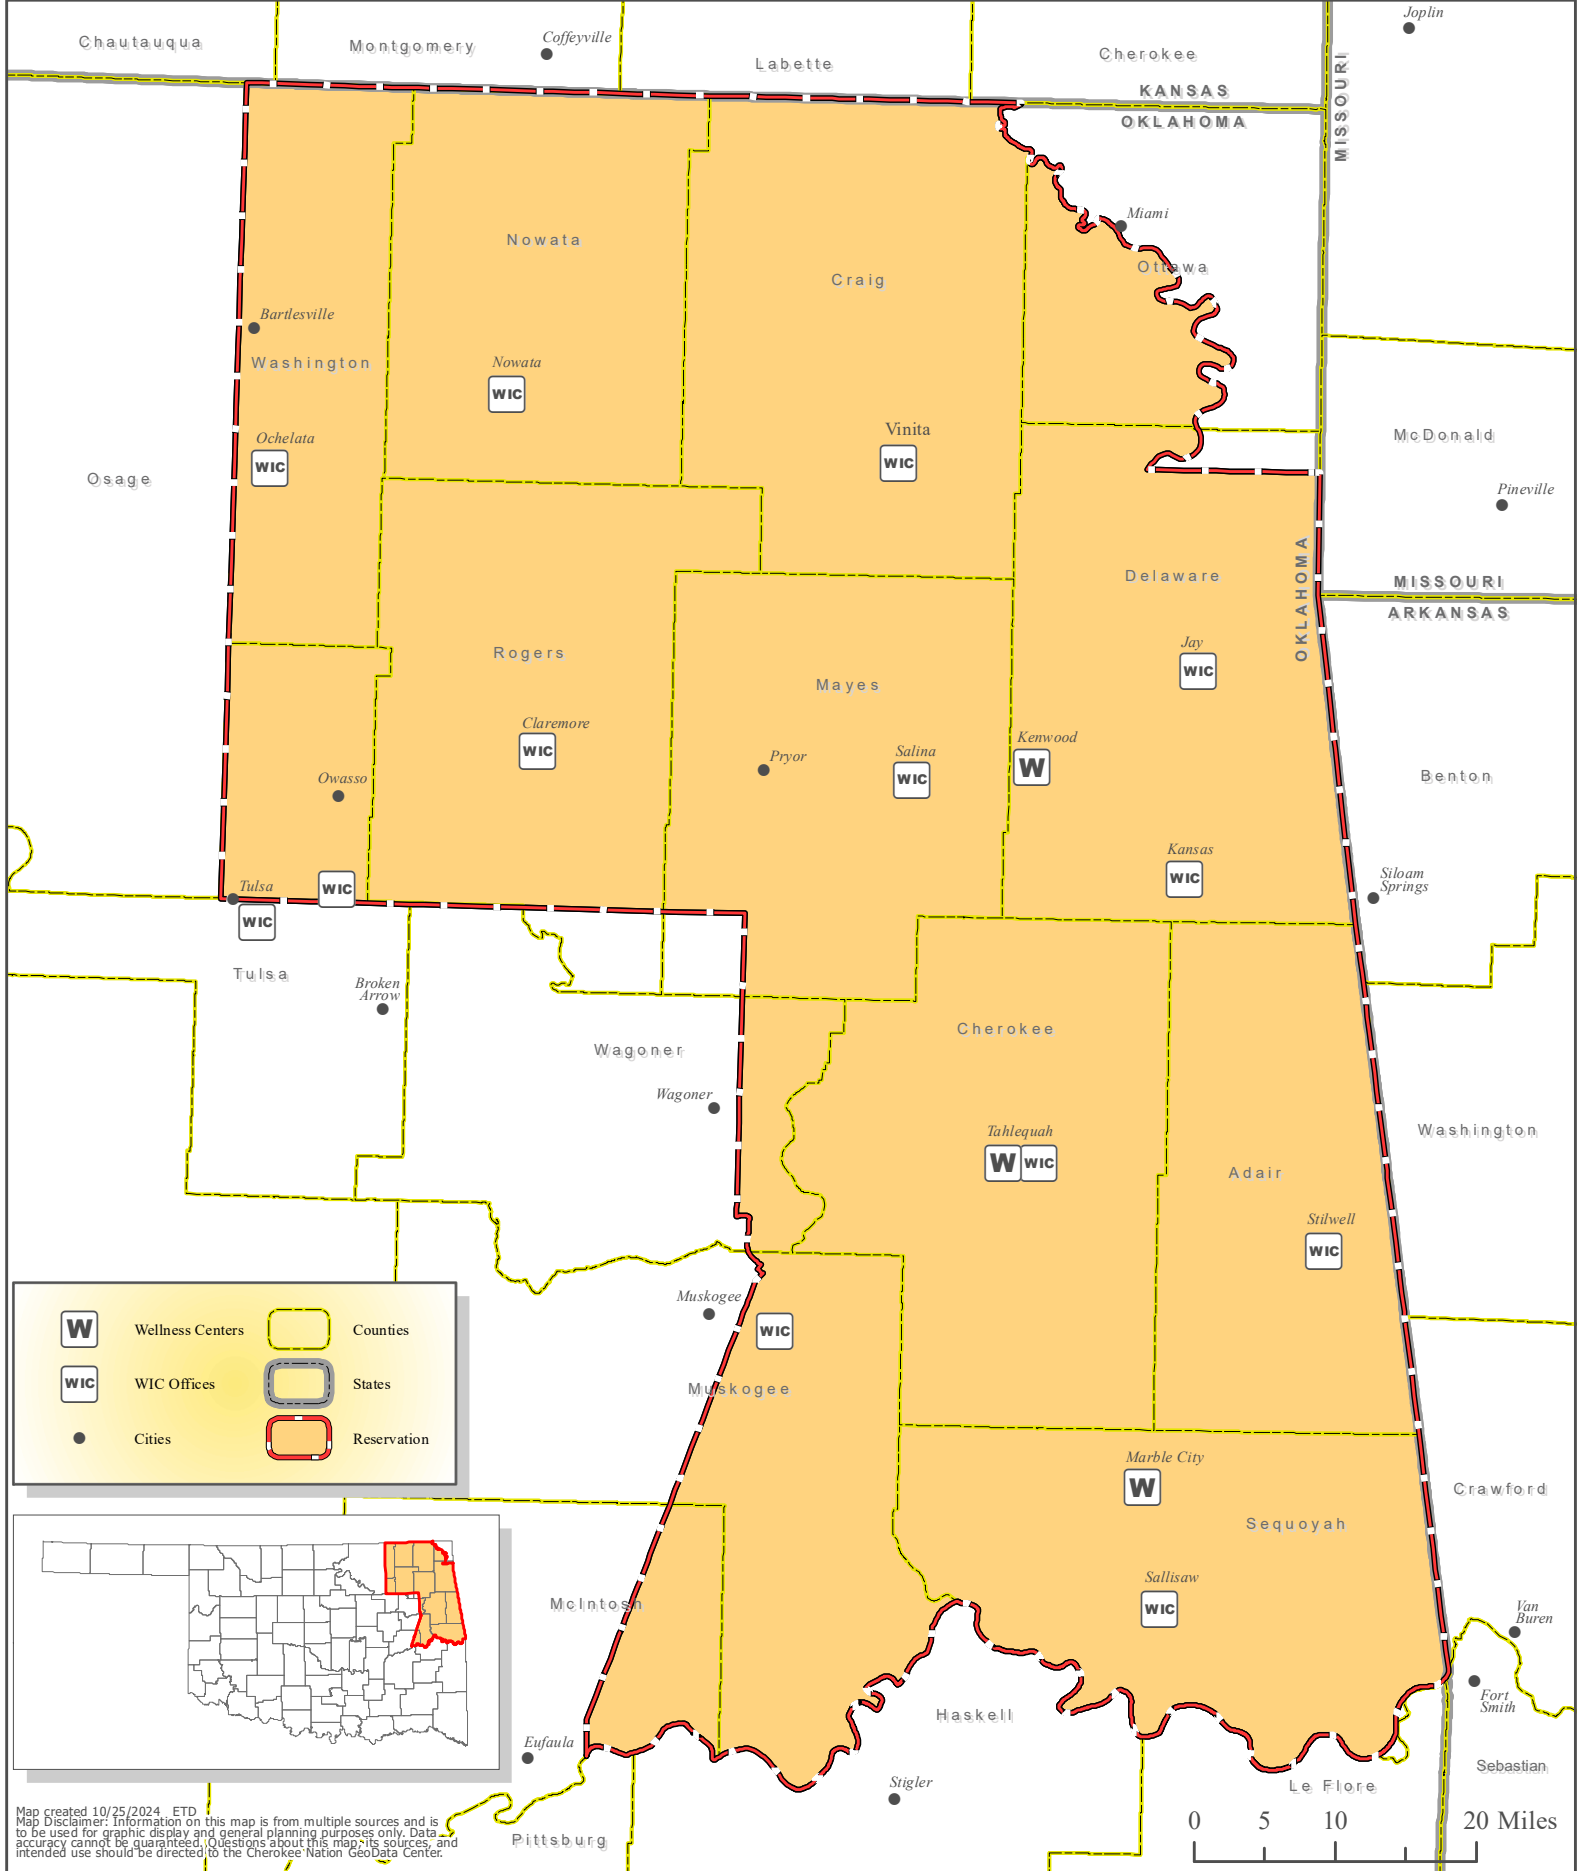

Cherokee Nation Health Services

CHEROKEE NATION®

Cherokee Nation Public Health Services

CHEROKEE NATION®

Cherokee Nation Education Services

CHEROKEE NATION®

Cherokee Nation Community & Cultural Outreach

CHEROKEE NATION®

Map created 12/30/2024. ETD
 Map Disclaimer: Information on this map is from multiple sources and is to be used for graphic display and general planning purposes only. Data accuracy cannot be guaranteed. Questions about this map, its sources, and intended use should be directed to the Cherokee Nation GeoData Center.

Cherokee At-Large Communities

CHEROKEE NATION®

Map Created 11/26/2024 - ETD
Map Disclaimer: Information on this map is from multiple sources and is not guaranteed to be accurate. Questions about this map, its sources, and accuracy cannot be guaranteed. Questions about this map, its sources, and intended use should be directed to the Cherokee Nation Geodata Center.

0 5 10 20 Miles

Cherokee Nation Criminal Justice Services

CHEROKEE NATION®

Map created 11/21/2024. ETD
 Map Disclaimer: Information on this map is from multiple sources and is to be used for graphic display and general planning purposes only. Data accuracy cannot be guaranteed. Questions about this map, its sources, and intended use should be directed to the Cherokee Nation GeoData Center.