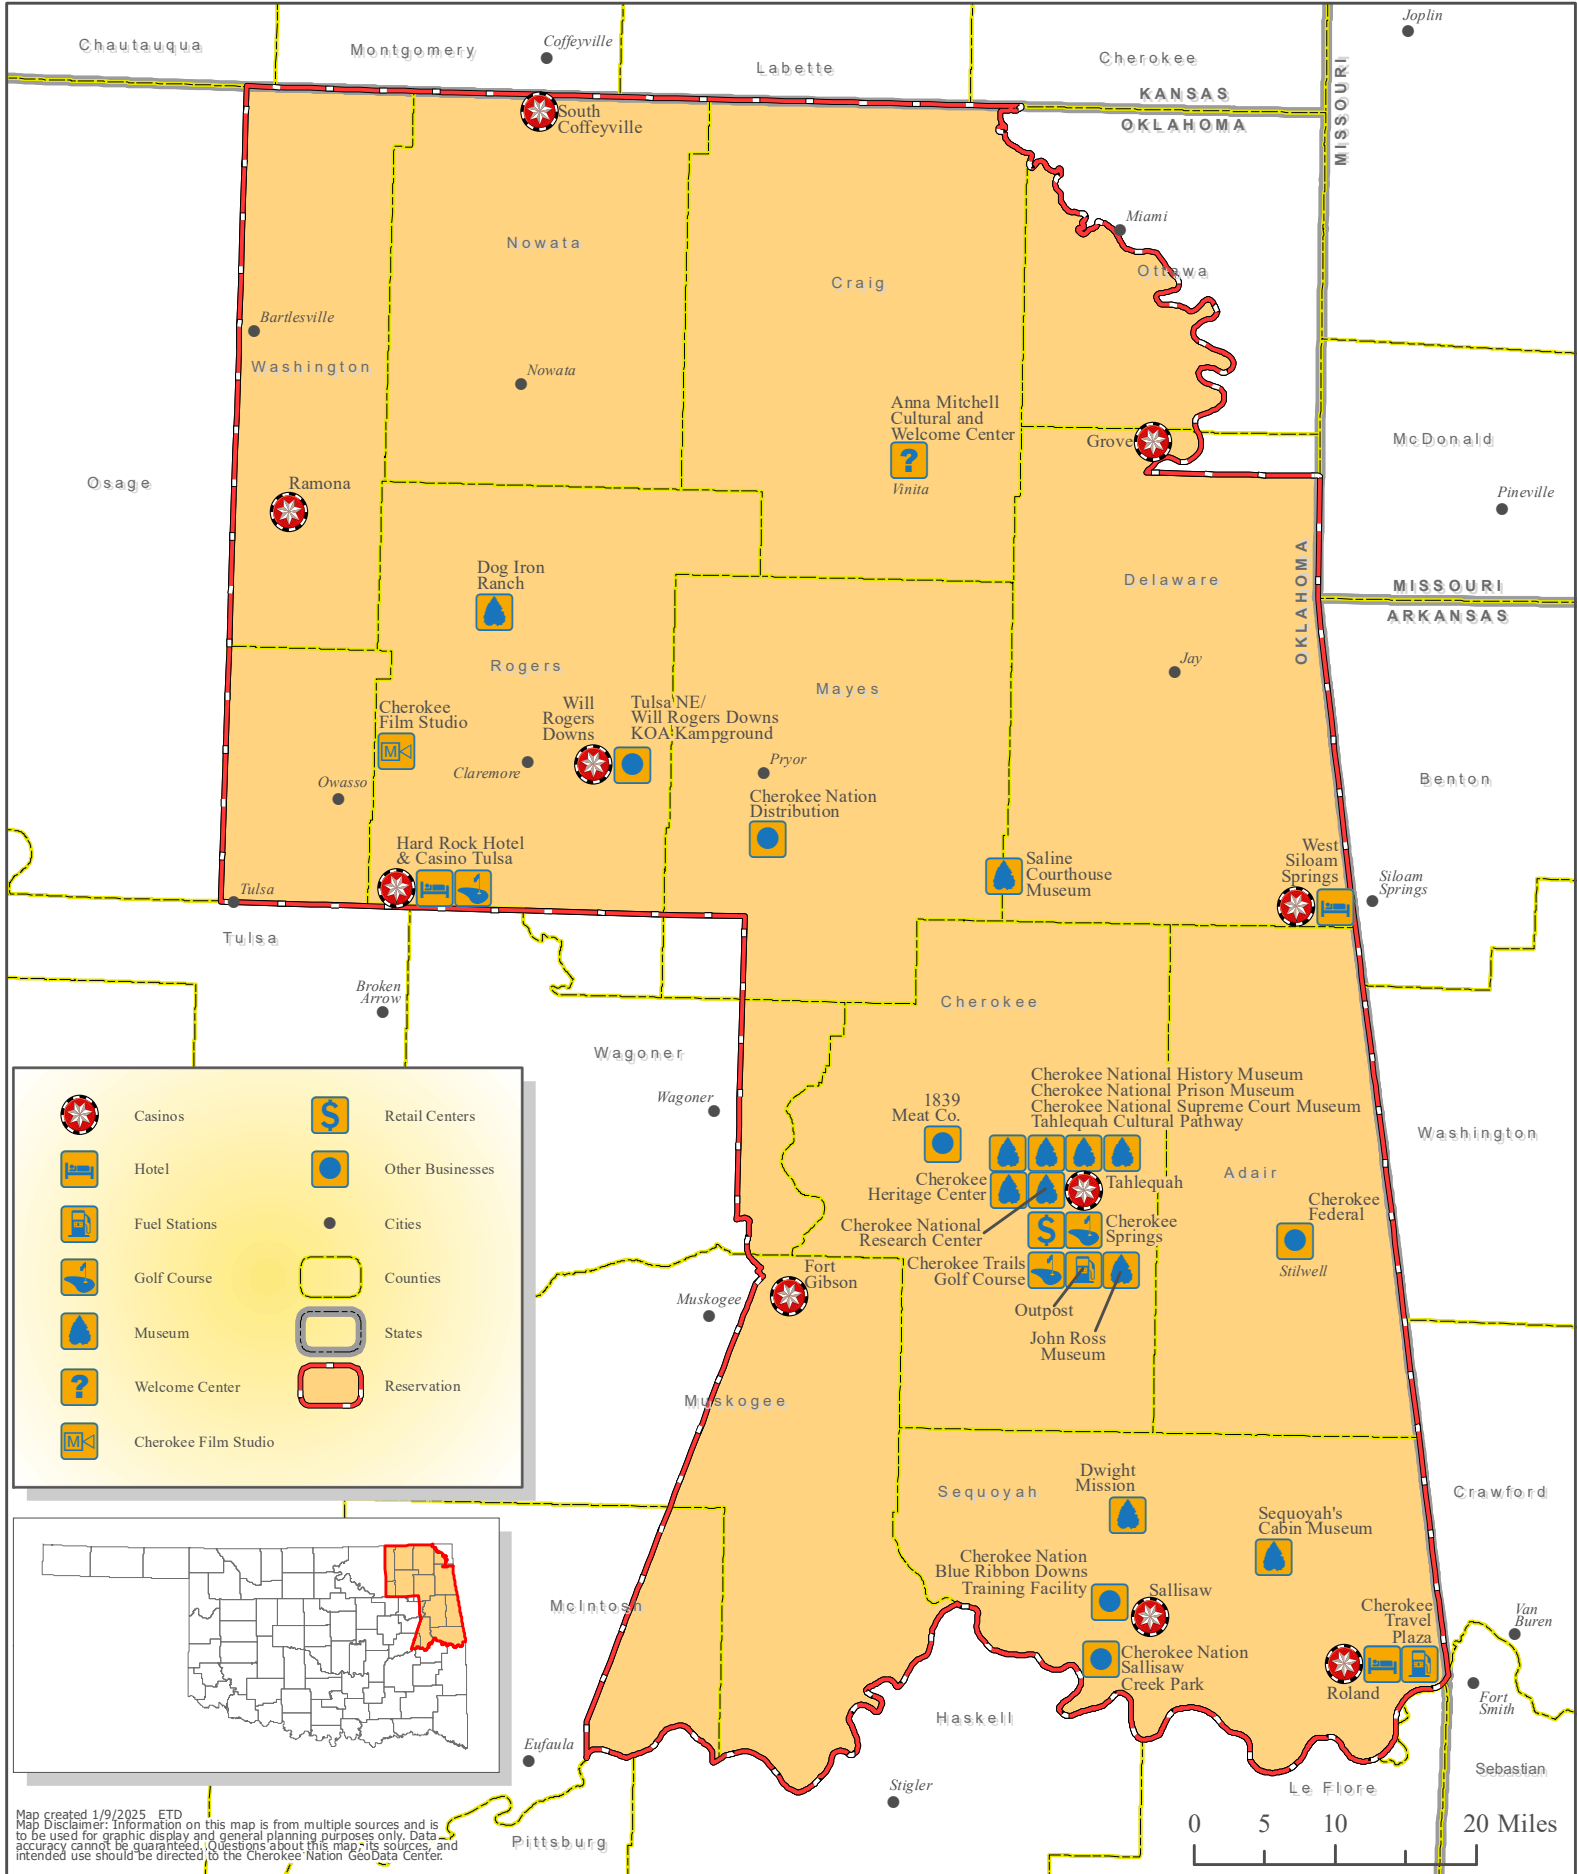

Cherokee Nation Businesses Across the Cherokee Nation Reservation

CHEROKEE NATION®