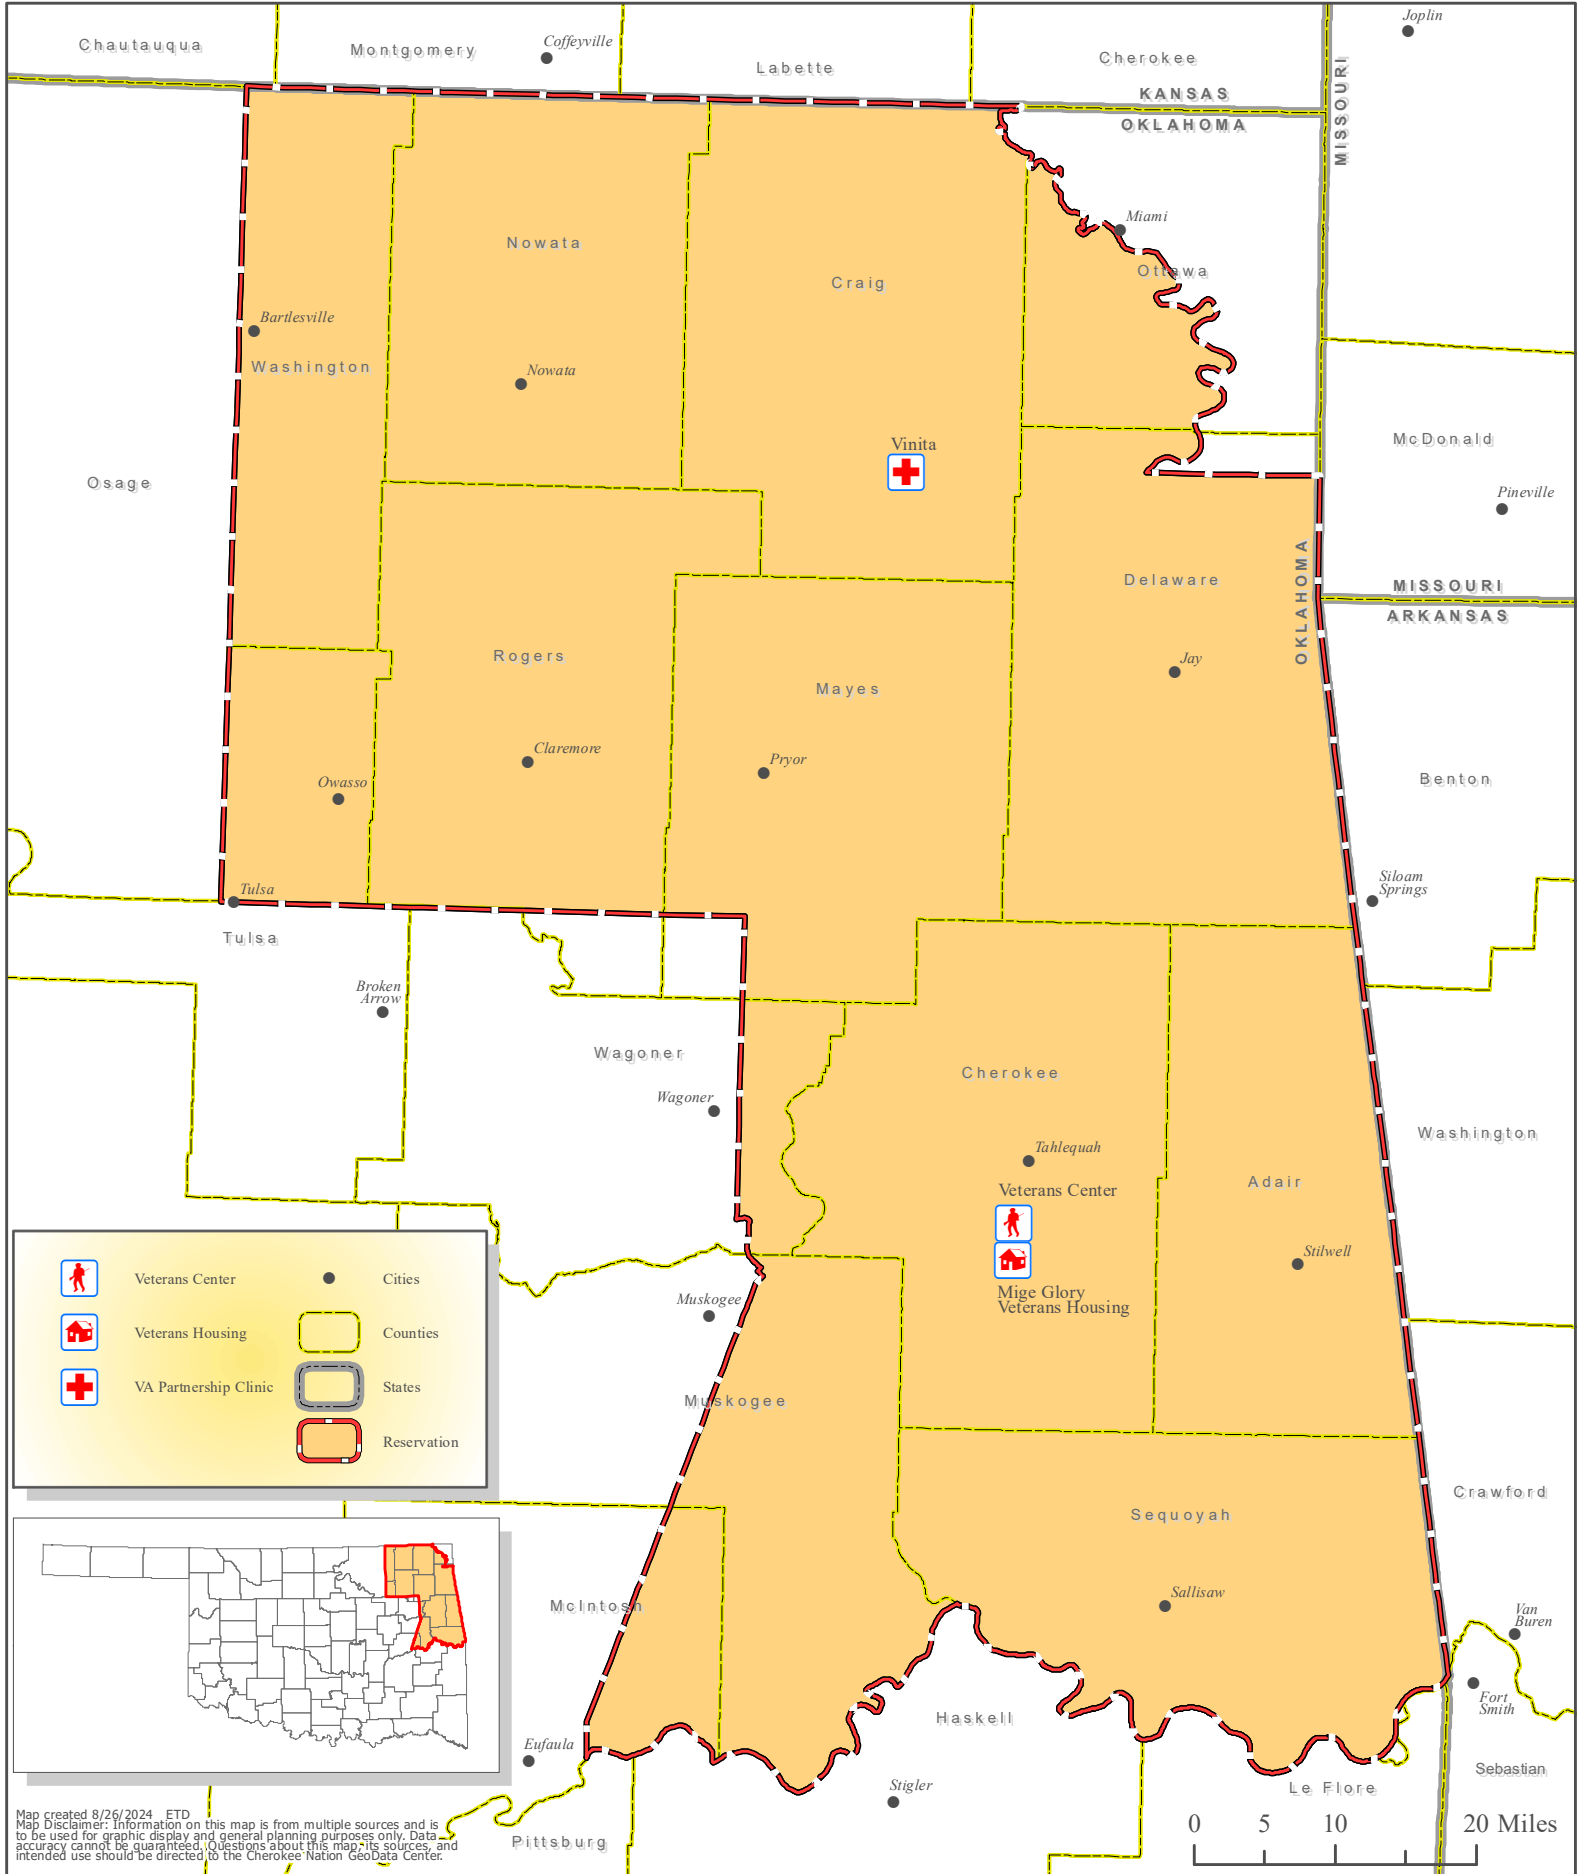

Map created 12/30/2024. ETD
 Map Disclaimer: Information on this map is from multiple sources and is to be used for graphic display and general planning purposes only. Data accuracy cannot be guaranteed. Questions about this map, its sources, and intended use should be directed to the Cherokee Nation GeoData Center.

Cherokee At-Large Communities

CHEROKEE NATION®

Map Created 11/26/2024 - ETD
Map Disclaimer: Information on this map is from multiple sources and is not guaranteed to be accurate. Questions about this map, its sources, and accuracy cannot be guaranteed. Questions about this map, its sources, and intended use should be directed to the Cherokee Nation Geodata Center.

Cherokee Nation Veterans Affairs

CHEROKEE NATION®

Cherokee Nation Career Services

CHEROKEE NATION®

Map created 10/25/2024, ETD
 Map Disclaimer: Information on this map is from multiple sources and is to be used for graphic display and general planning purposes only. Data accuracy cannot be guaranteed. Questions about this map, its sources, and intended use should be directed to the Cherokee Nation GeoData Center.

0 5 10 20 Miles

Cherokee Nation Criminal Justice Services

CHEROKEE NATION®

Map created 11/21/2024. ETD
 Map Disclaimer: Information on this map is from multiple sources and is to be used for graphic display and general planning purposes only. Data accuracy cannot be guaranteed. Questions about this map, its sources, and intended use should be directed to the Cherokee Nation GeoData Center.