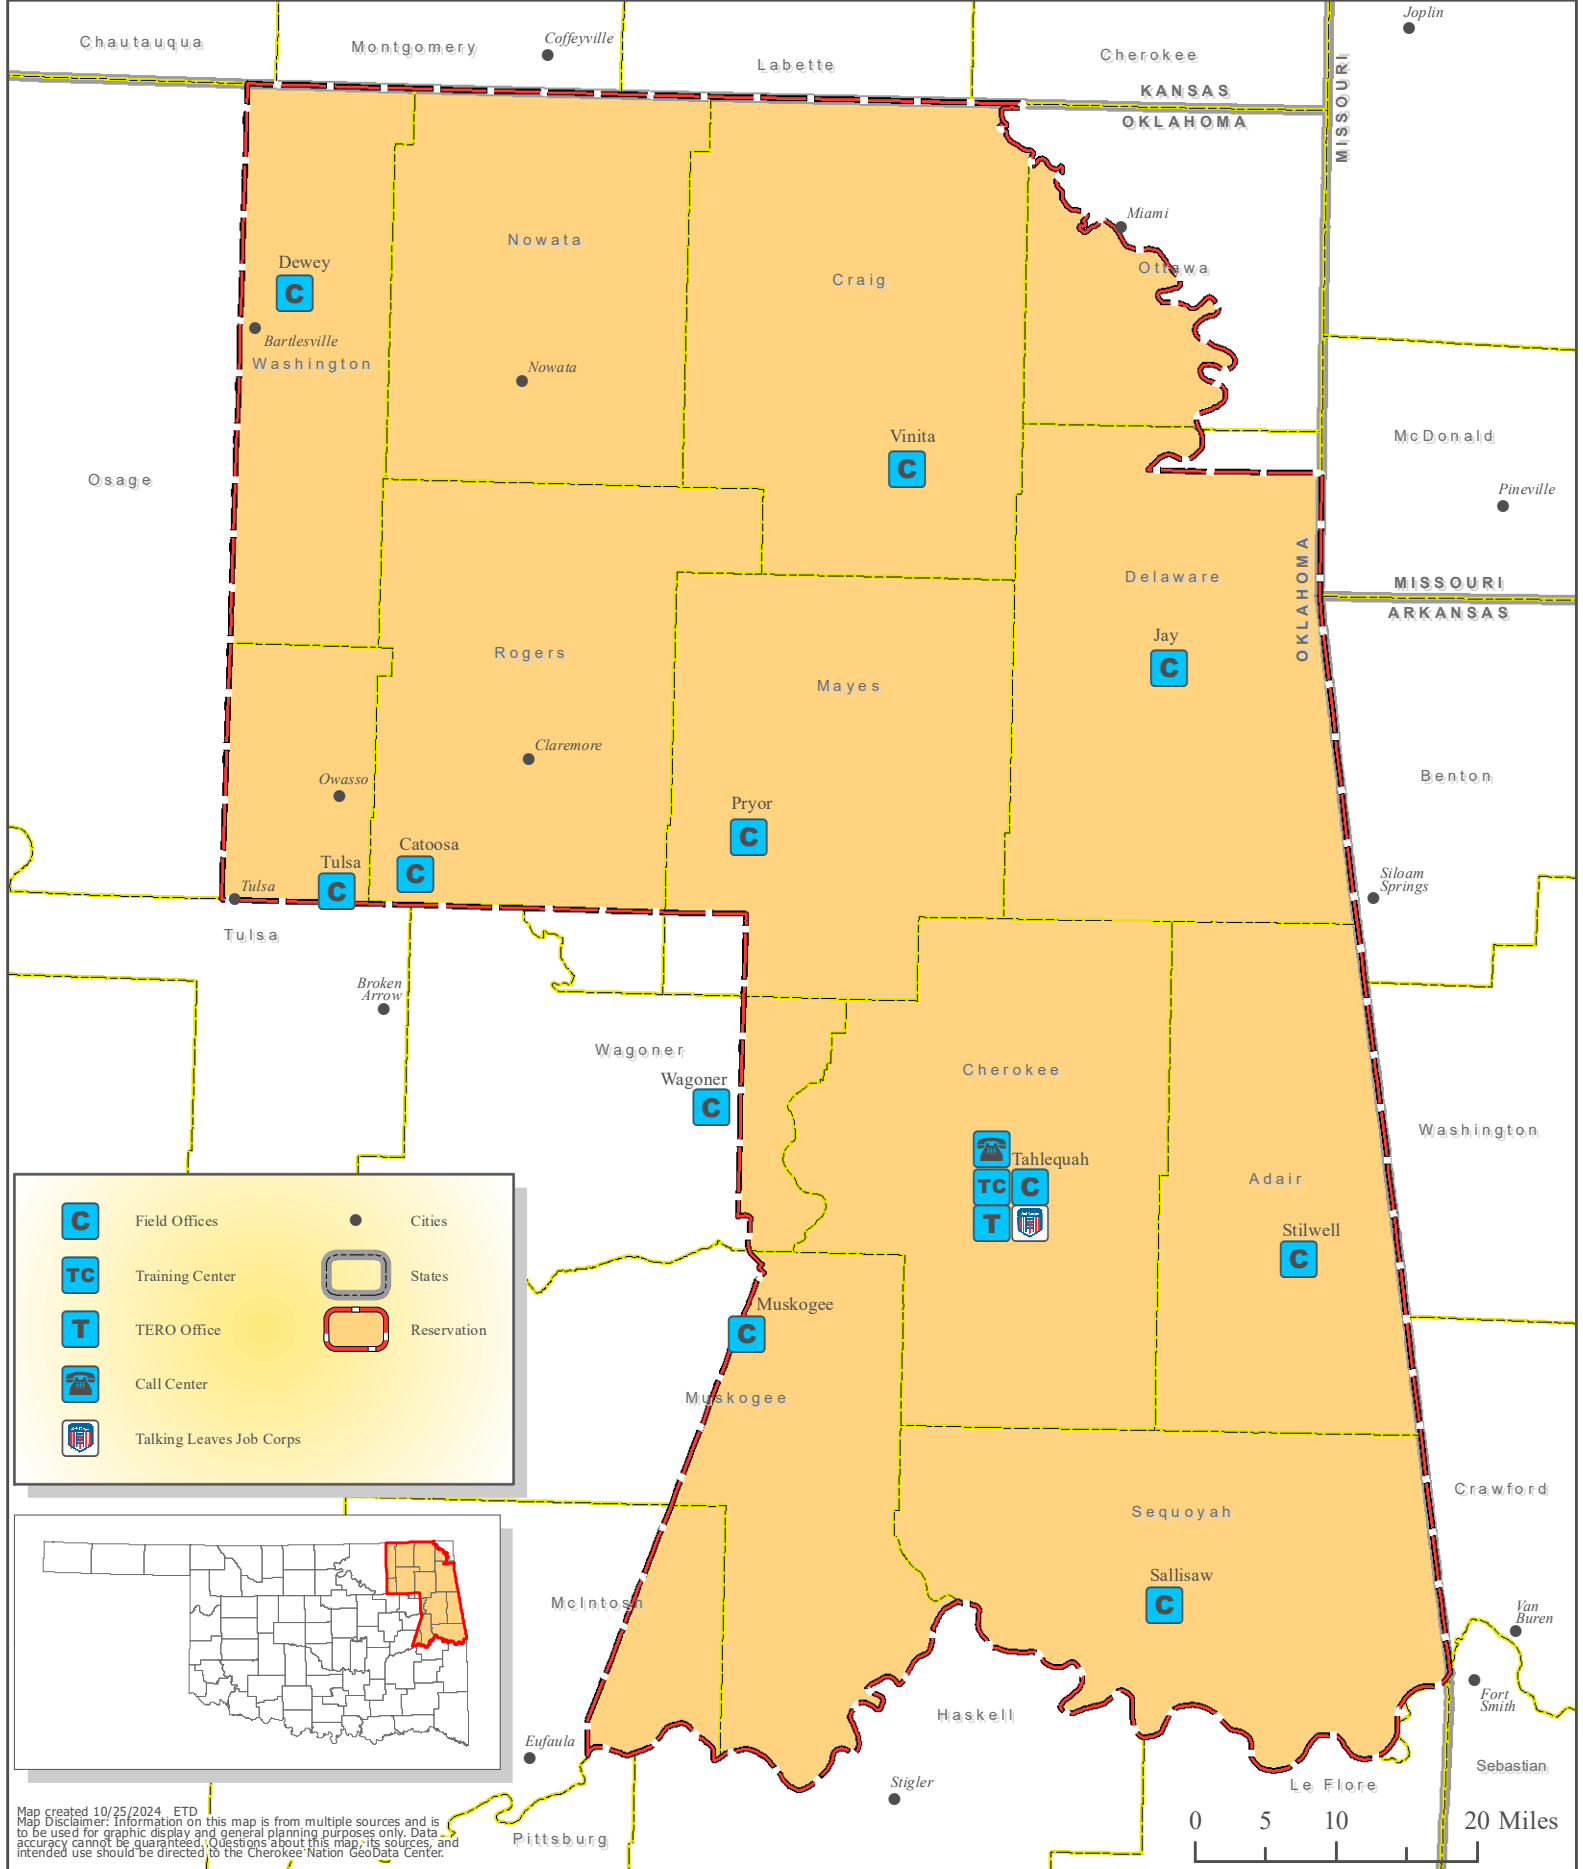

Cherokee Nation Career Services

CHEROKEE NATION®