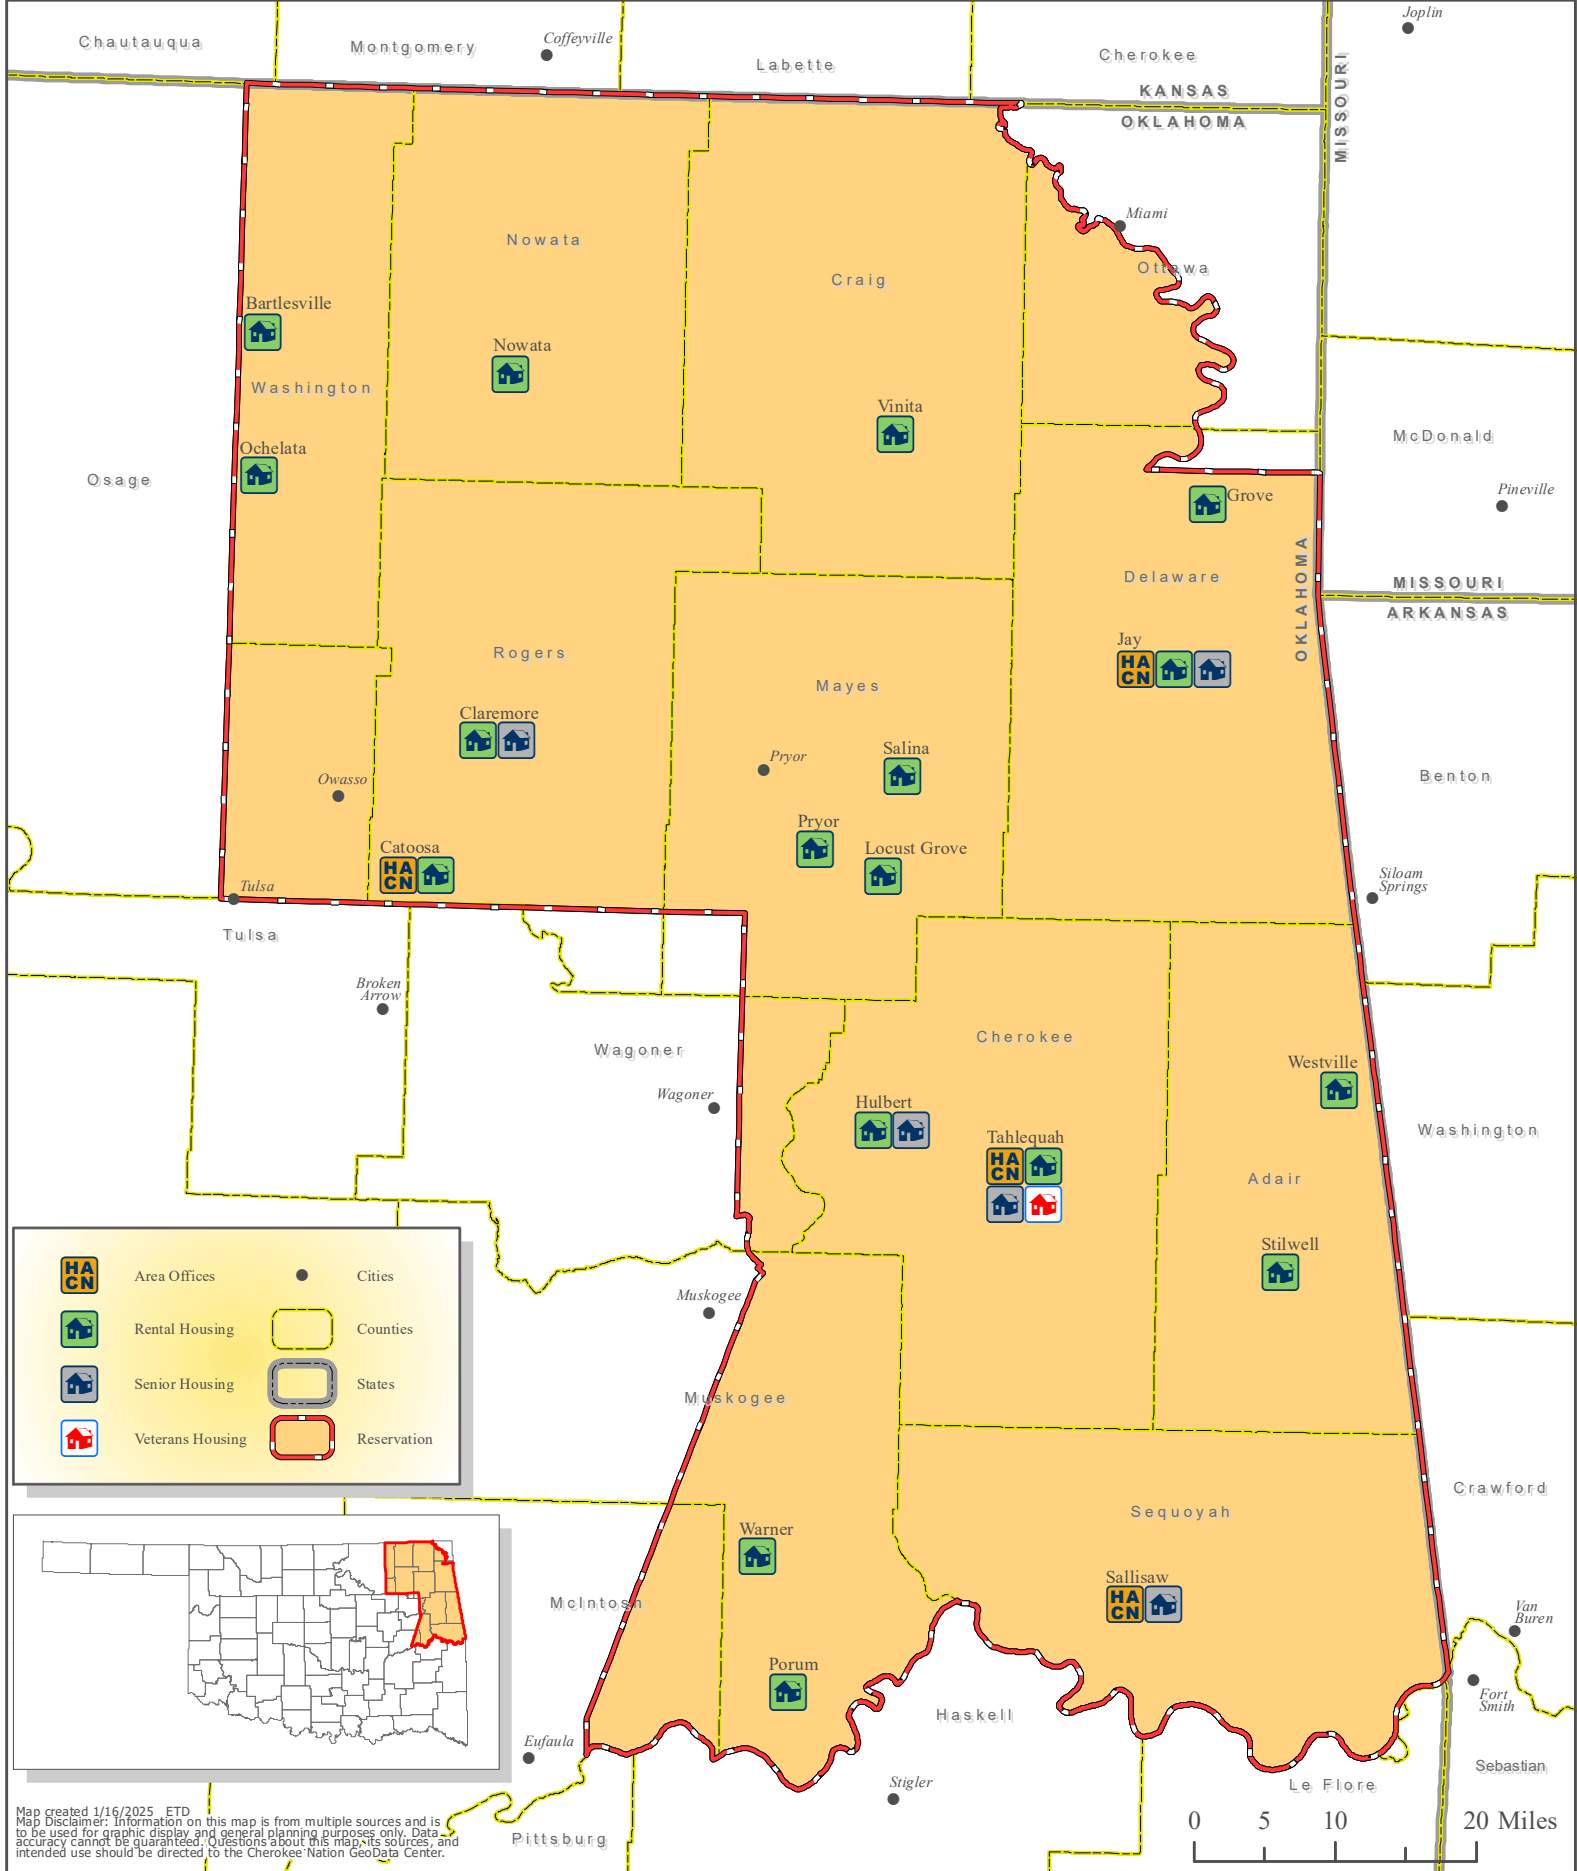

Housing Authority of the Cherokee Nation

1970 INC.
CHEROKEE NATION®

	Area Offices		Cities
	Rental Housing		Counties
	Senior Housing		States
	Veterans Housing		Reservation