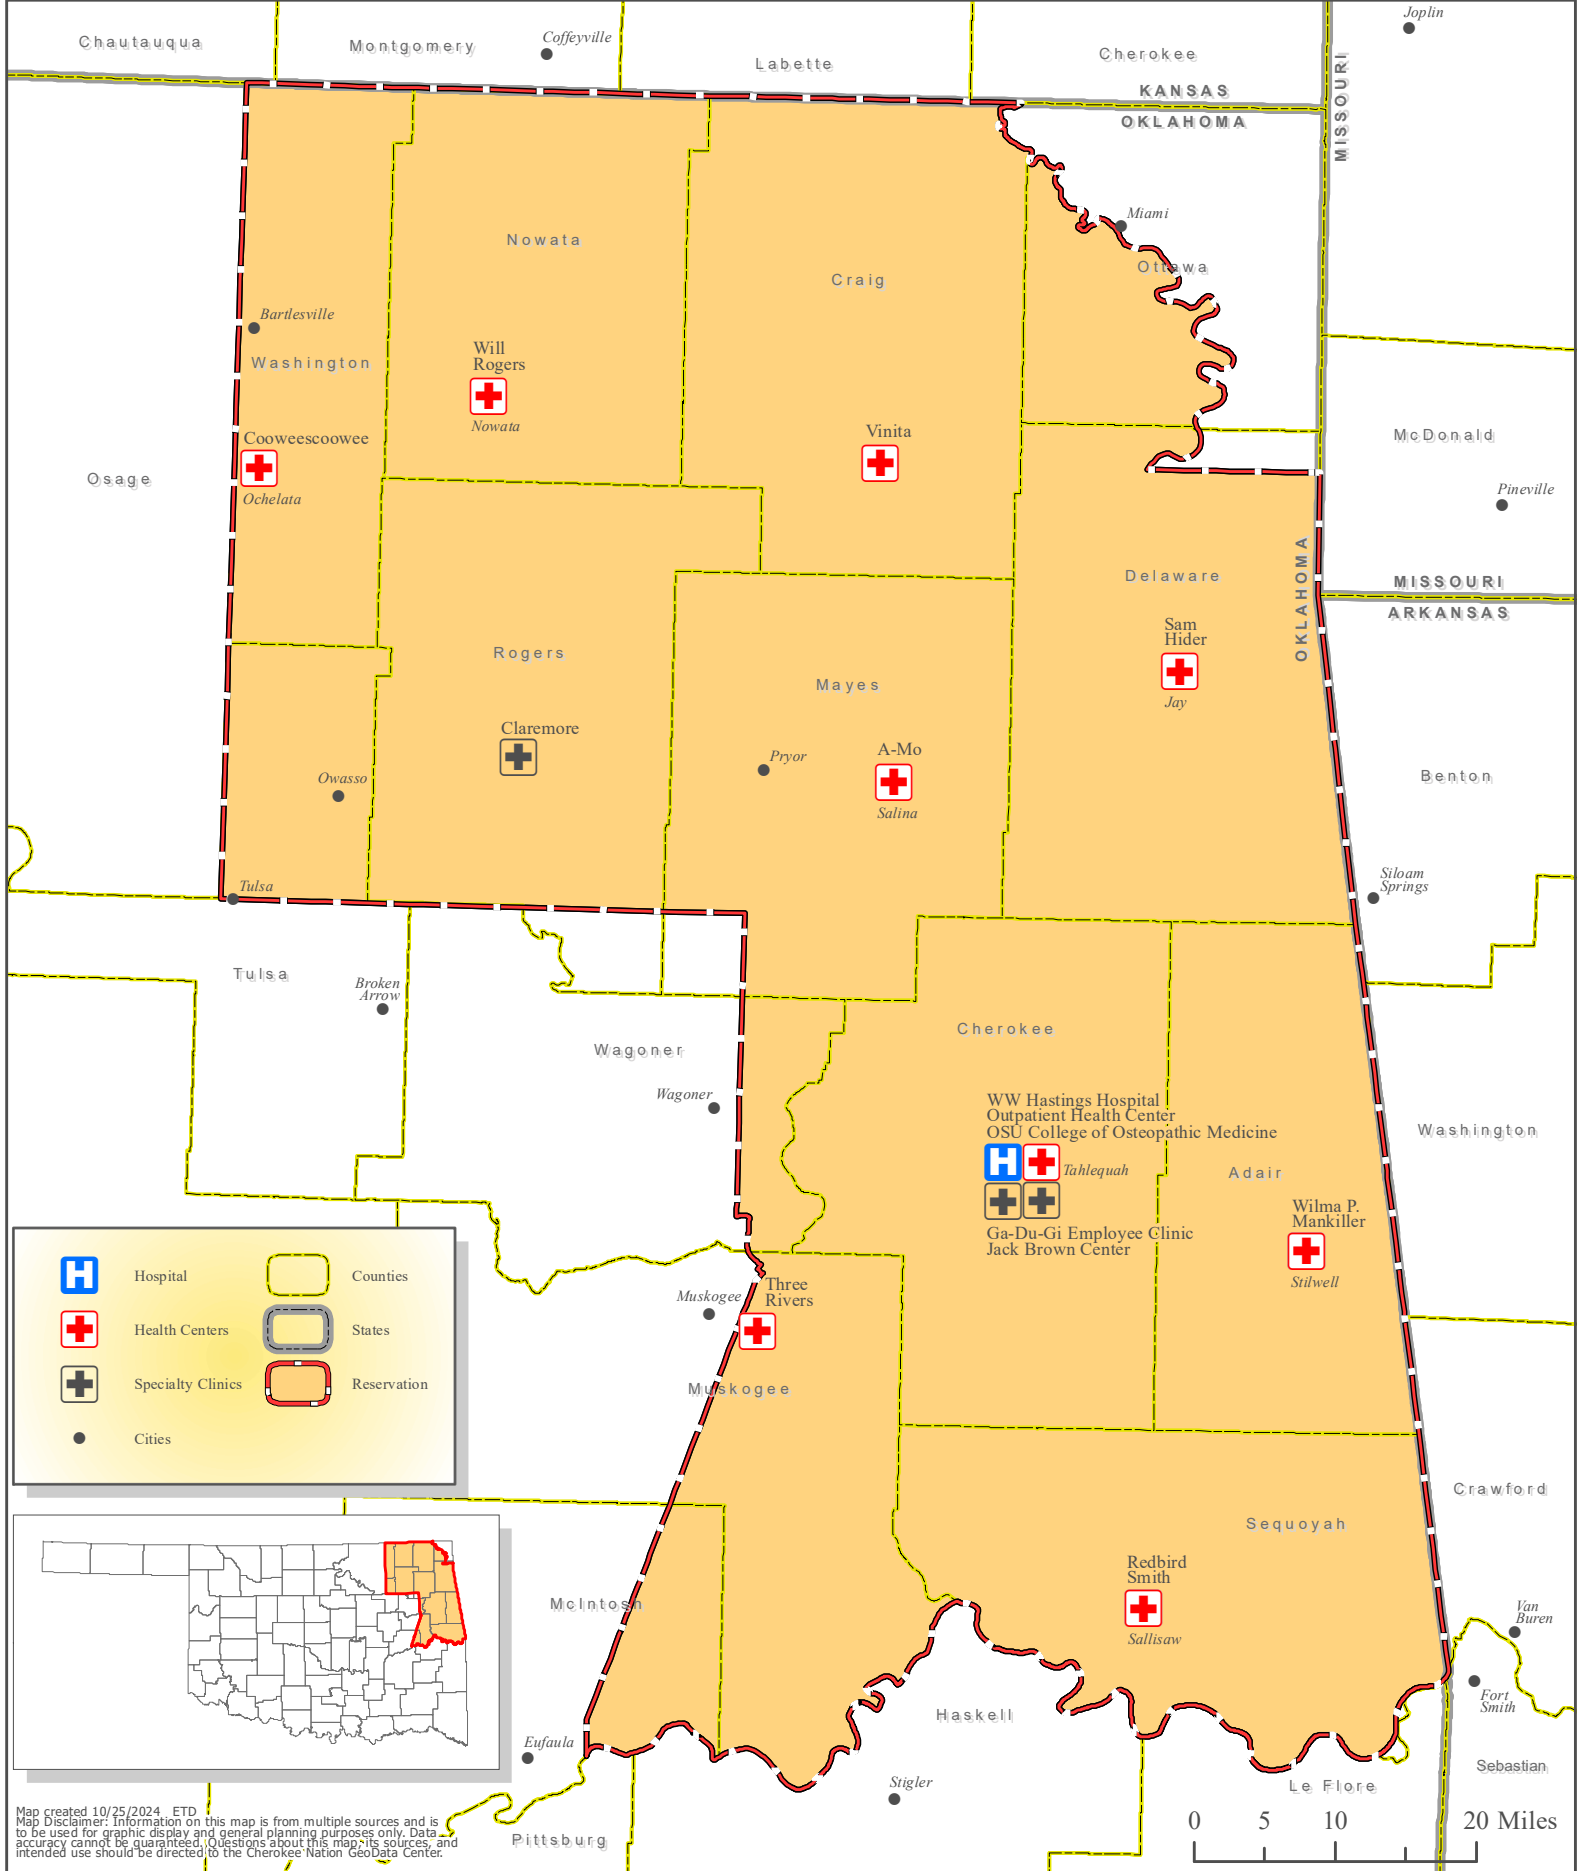

Cherokee Nation Health Services

CHEROKEE NATION®

Cherokee Nation Public Health Services

CHEROKEE NATION®

Cherokee Nation Education Services

CHEROKEE NATION®

Cherokee Nation Community & Cultural Outreach

CHEROKEE NATION®

Map created 12/30/2024. ETD
 Map Disclaimer: Information on this map is from multiple sources and is to be used for graphic display and general planning purposes only. Data accuracy cannot be guaranteed. Questions about this map, its sources, and intended use should be directed to the Cherokee Nation GeoData Center.

Cherokee At-Large Communities

CHEROKEE NATION®

Map Created 11/26/2024 - ETD
Map Disclaimer: Information on this map is from multiple sources and is not guaranteed to be accurate. Questions about this map, its sources, and accuracy cannot be guaranteed. Questions about this map, its sources, and intended use should be directed to the Cherokee Nation Geodata Center.

0 5 10 20 Miles

Cherokee Nation Criminal Justice Services

CHEROKEE NATION®

Map created 11/21/2024. ETD
 Map Disclaimer: Information on this map is from multiple sources and is to be used for graphic display and general planning purposes only. Data accuracy cannot be guaranteed. Questions about this map, its sources, and intended use should be directed to the Cherokee Nation GeoData Center.