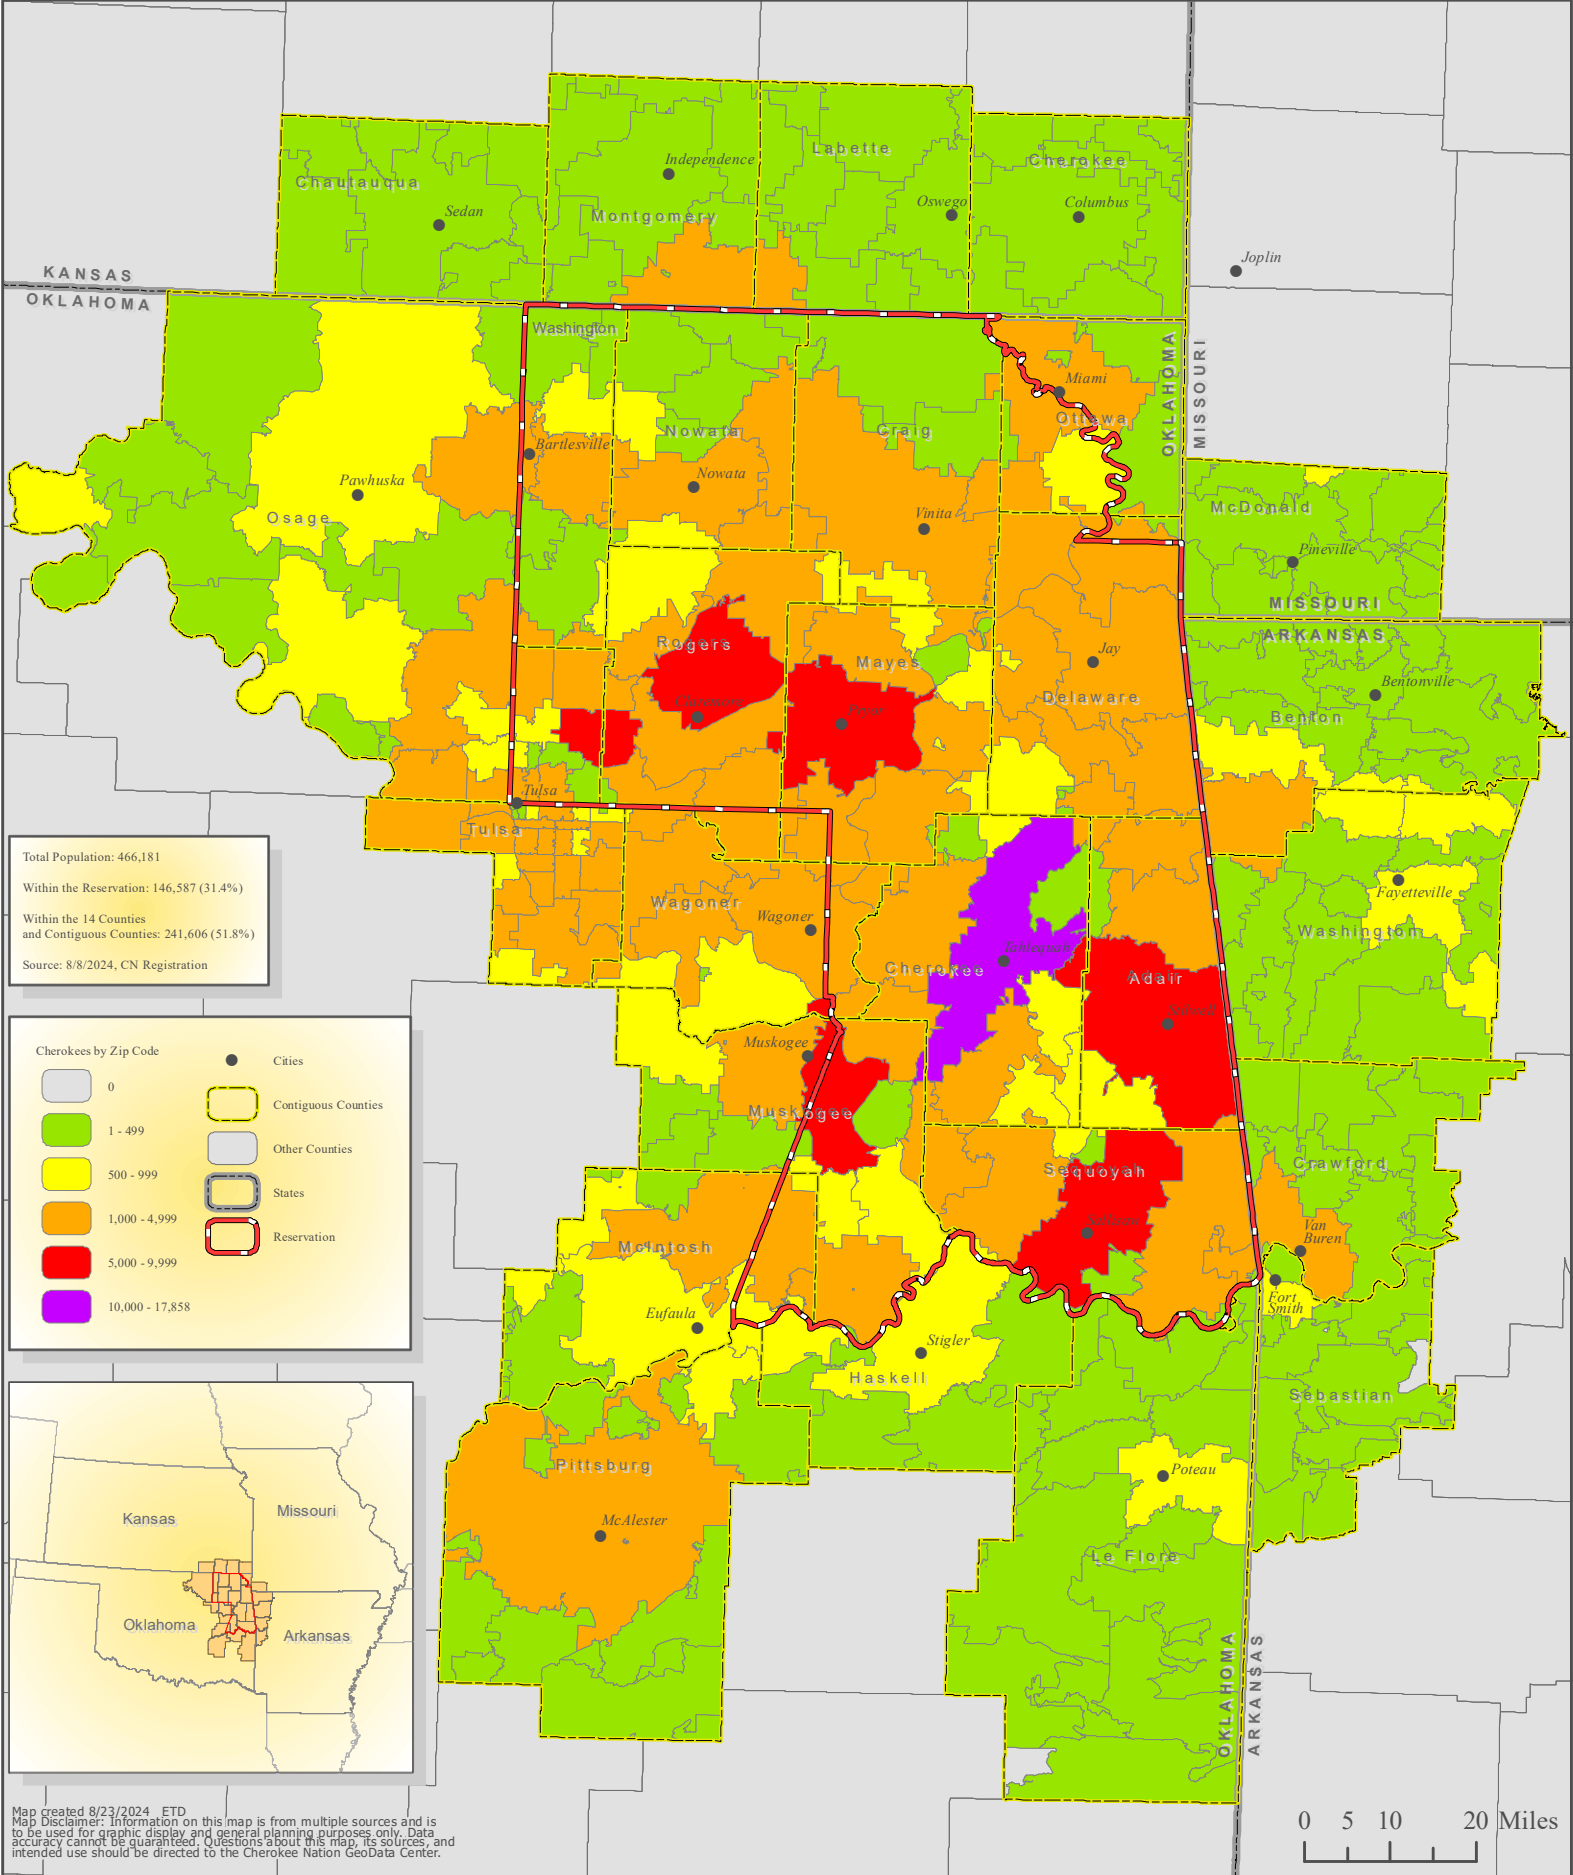

Cherokee Citizens by Zip Code, Cherokee Nation Reservation and Contiguous Counties

CHEROKEE NATION®