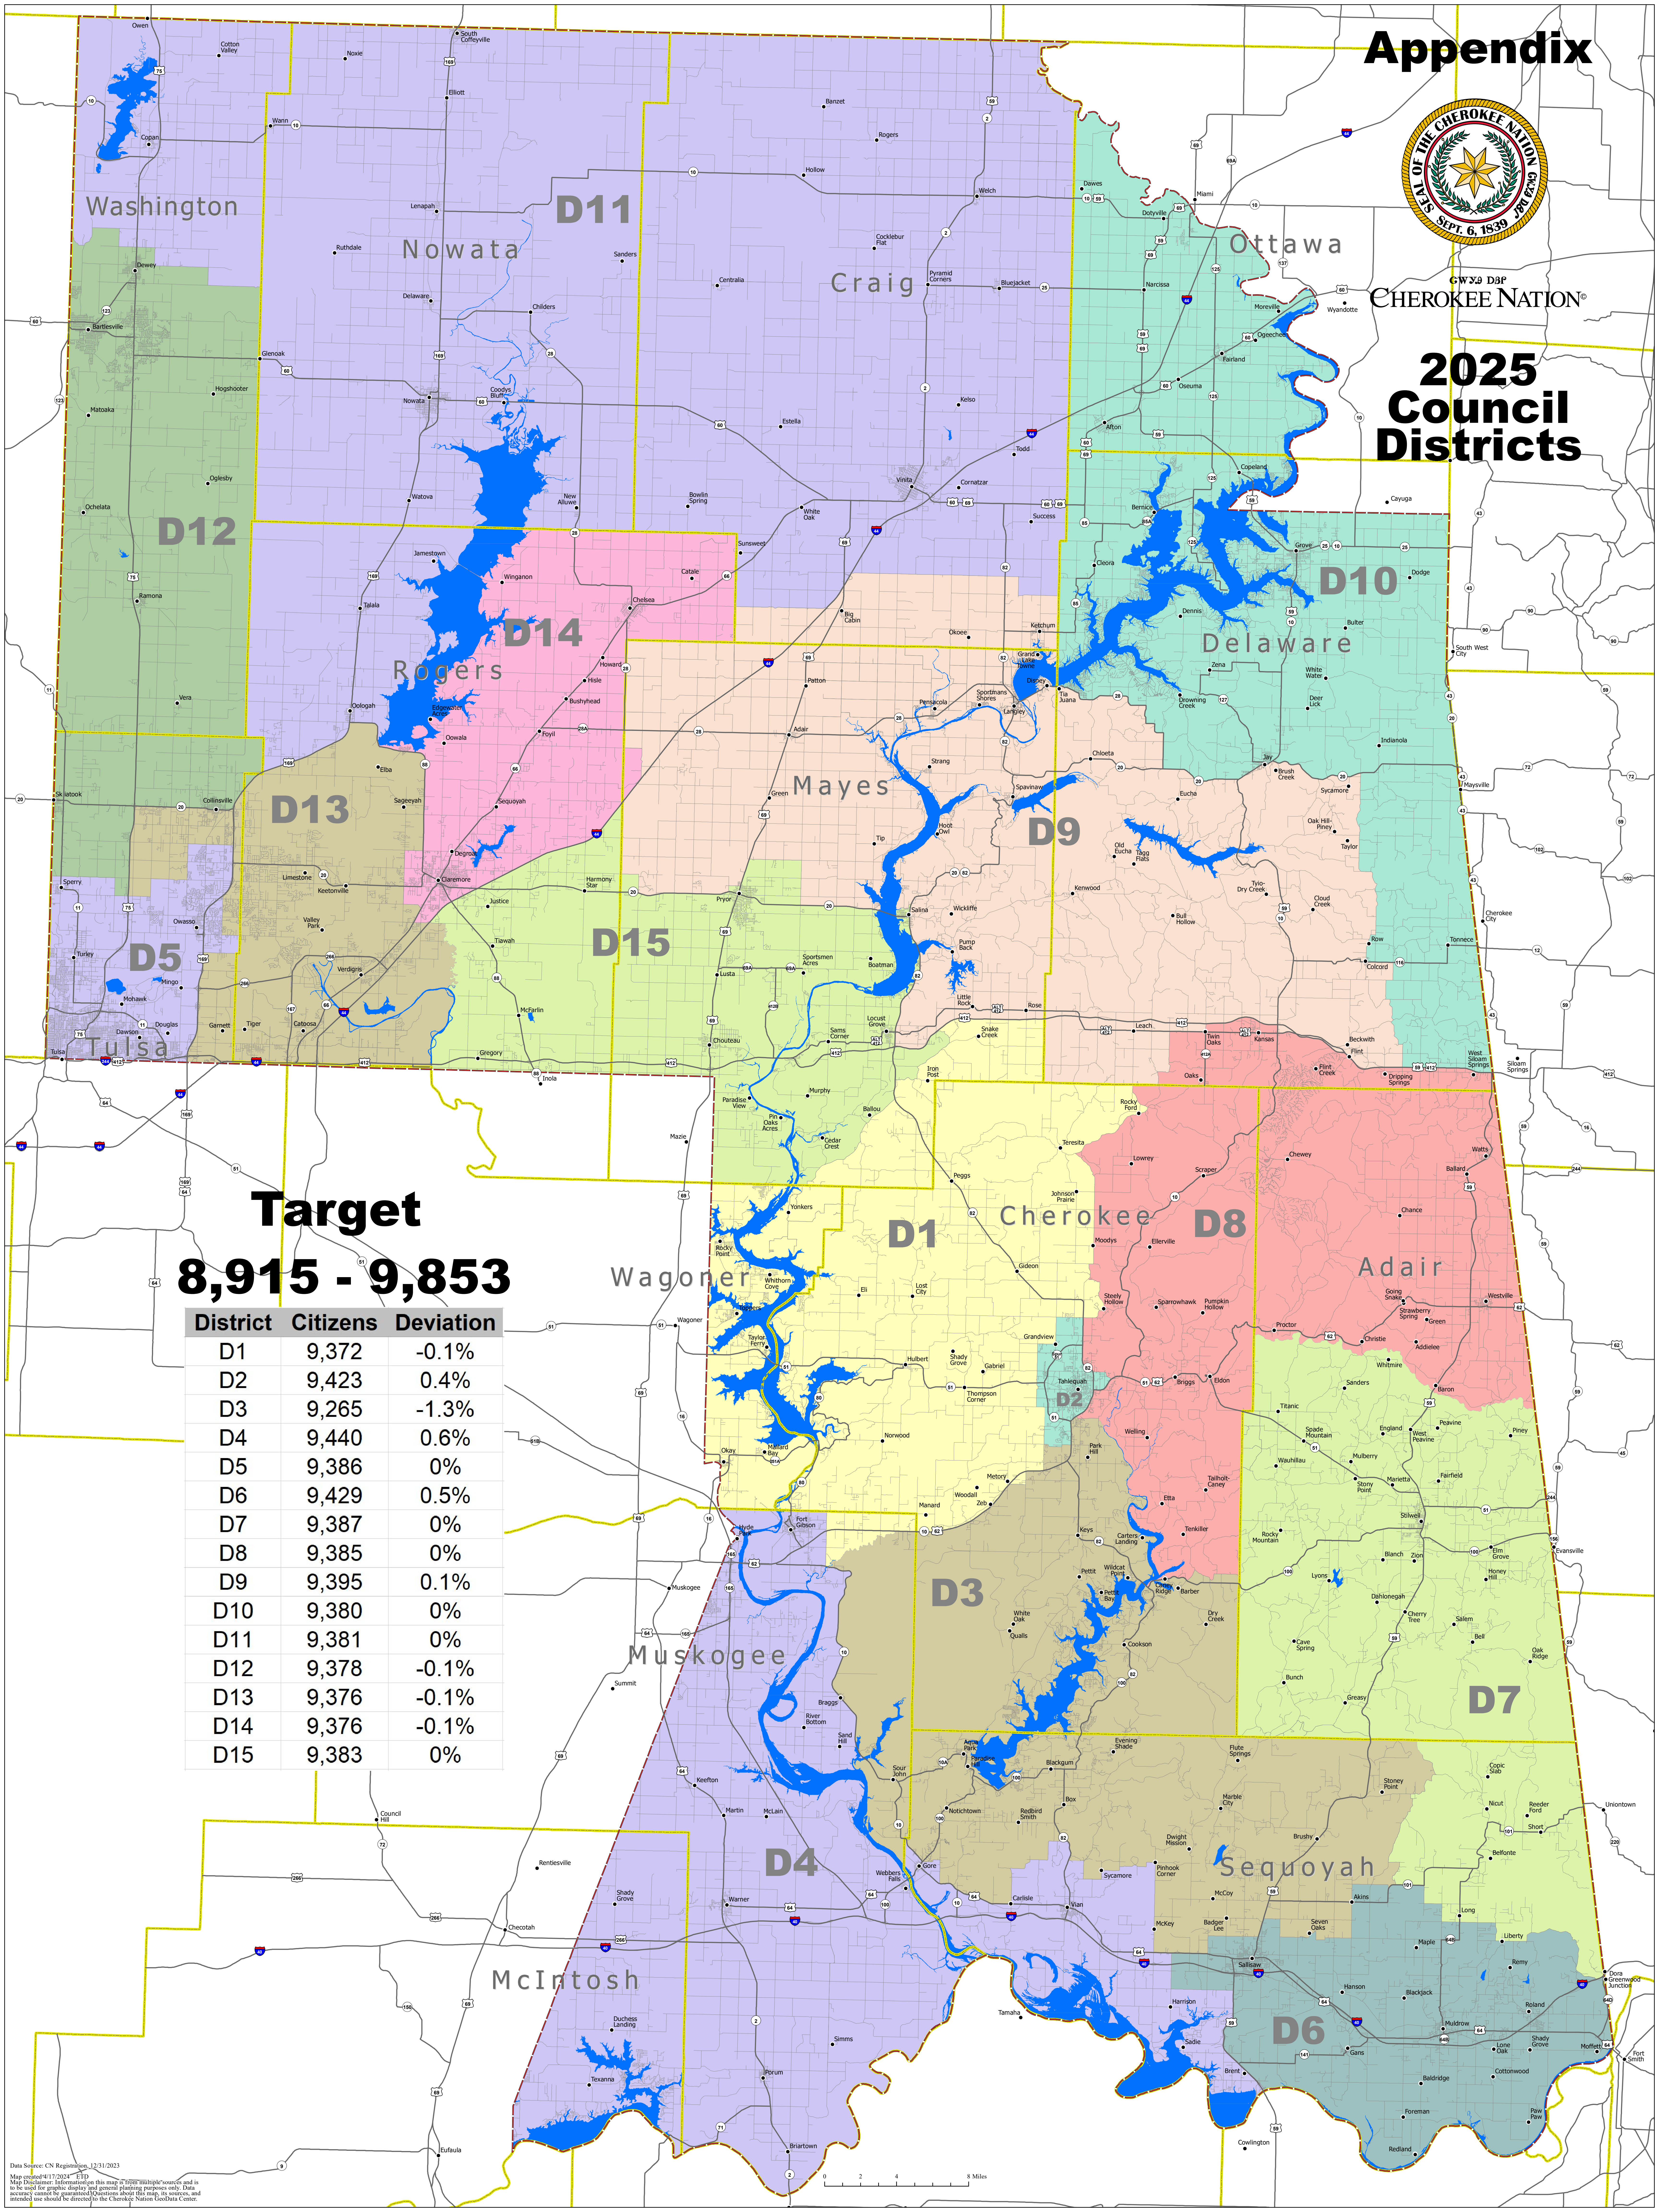

GWVA D&P
CHEROKEE NATION®

2025 Council Districts

Target
8,915 - 9,853

District	Citizens	Deviation
D1	9,372	-0.1%
D2	9,423	0.4%
D3	9,265	-1.3%
D4	9,440	0.6%
D5	9,386	0%
D6	9,429	0.5%
D7	9,387	0%
D8	9,385	0%
D9	9,395	0.1%
D10	9,380	0%
D11	9,381	0%
D12	9,378	-0.1%
D13	9,376	-0.1%
D14	9,376	-0.1%
D15	9,383	0%