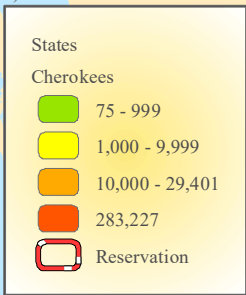

Top 12 States with Percent of Population

1. Oklahoma	60.8%
2. Texas	6.3%
3. California	6.0%
4. Arkansas	4.3%
5. Kansas	3.5%
6. Missouri	2.9%
7. Washington	1.6%
8. Arizona	1.6%
9. Colorado	1.5%
10. Oregon	1.4%
11. Florida	1.0%
12. New Mexico	0.5%

Total of Top 12
425,590 (91.3%)