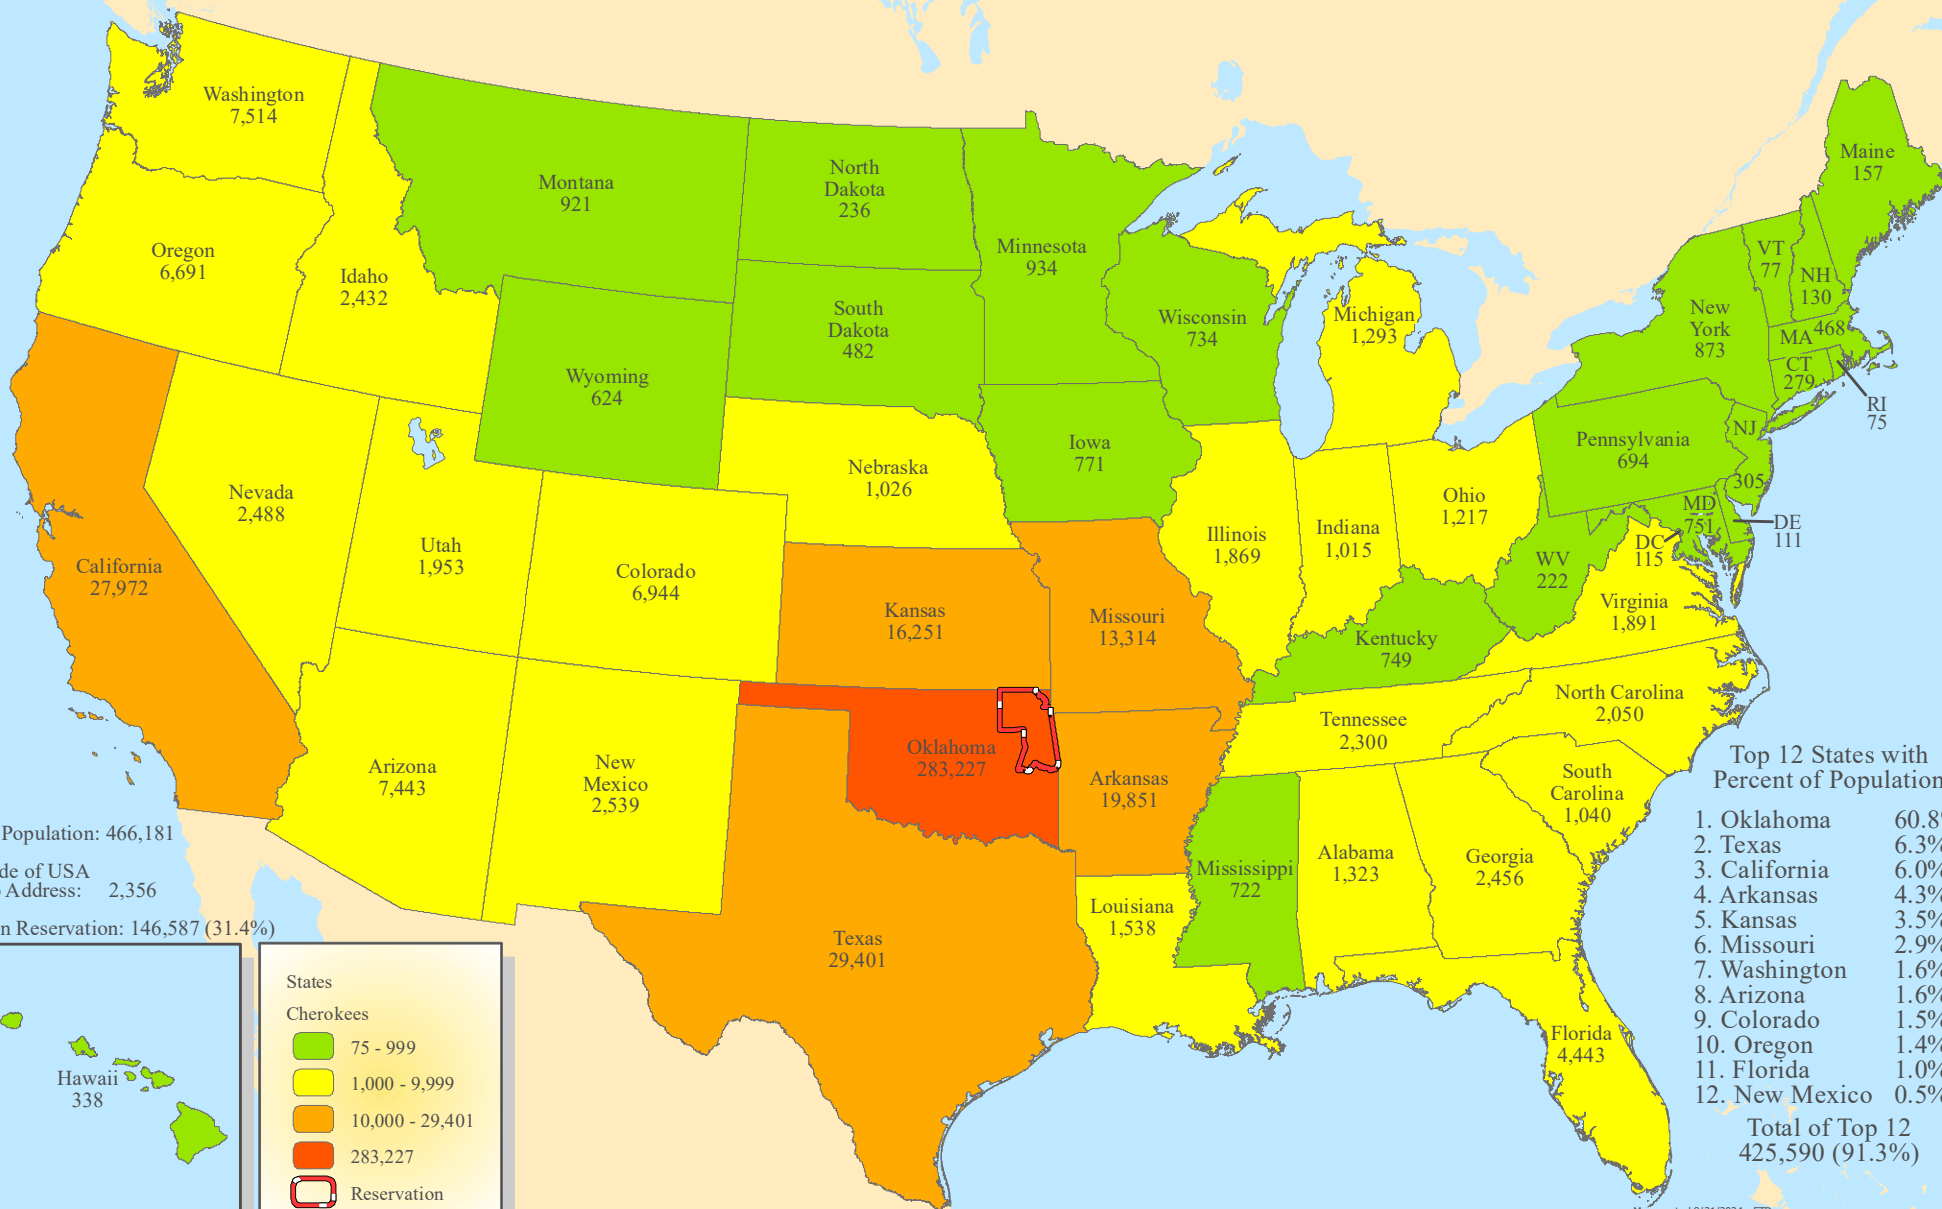

CHEROKEE NATION

Cherokee Nation Citizens by State, 2024

Total Population: 466,181

Outside of USA or No Address: 2,356

Within Reservation: 146,587 (31.4%)