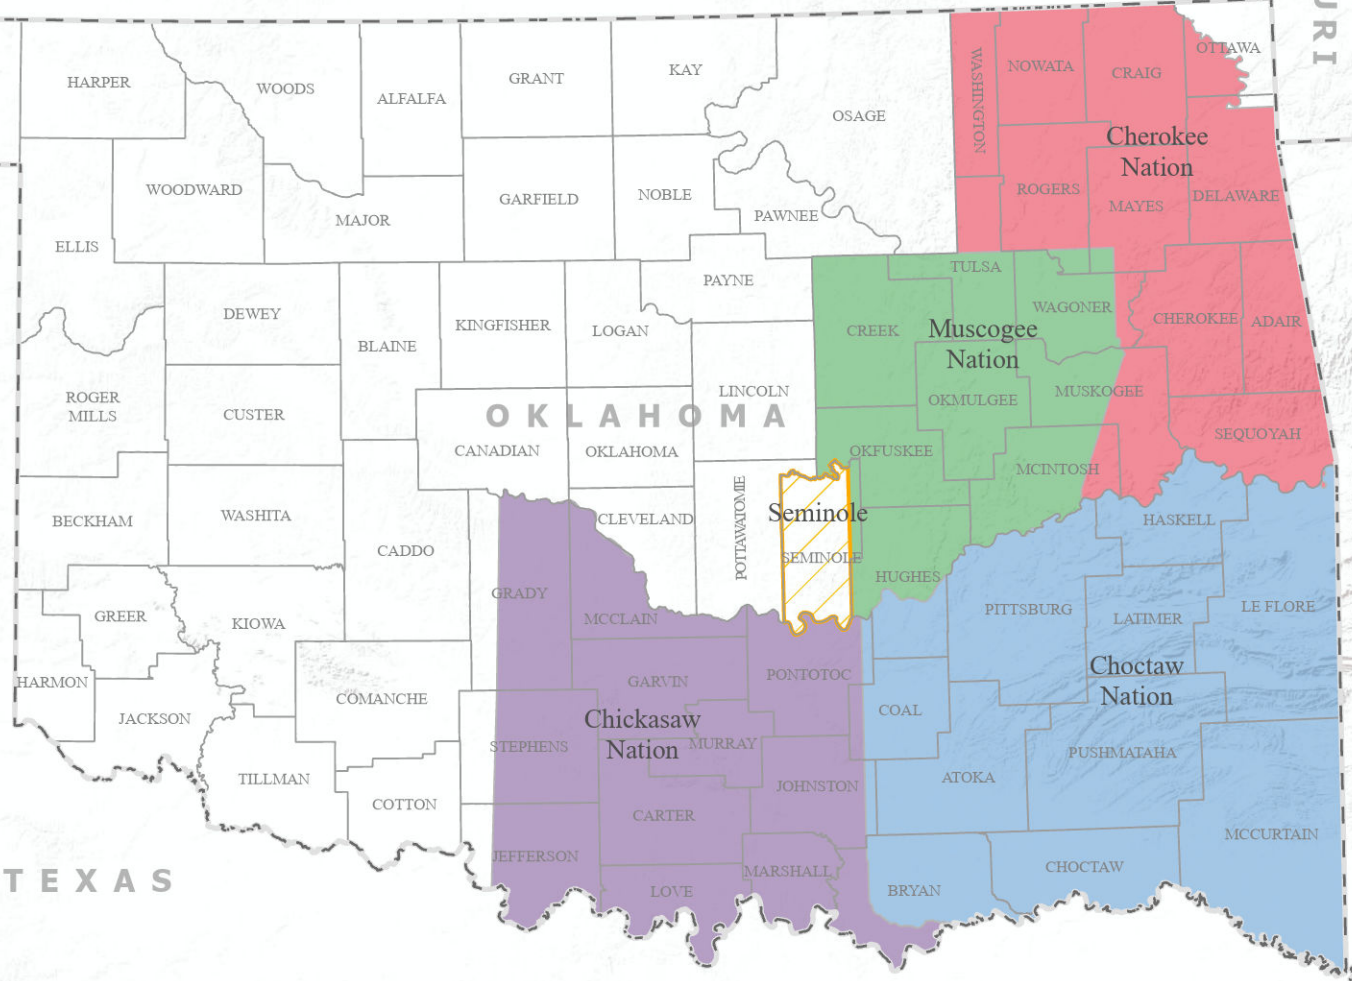

Hunting and Fishing

COLORADO

KANSAS

MISSOURI

ARKANSAS

TEXAS

OKLAHOMA

-  Counties
-  States
-  Cherokee Nation
-  Chickasaw Nation
-  Choctaw Nation
-  Muscogee Nation
-  Seminole Nation*

*Seminole Nation has signed on to participate in the Five-Tribes Wildlife Management Reciprocity Agreement. Once their Wildlife code is finalized, their reservation will be included.

Map created 7/17/2024 ETD
 Map Disclaimer: Information on this map is from multiple sources and is to be used for graphic display and general planning purposes only. Data accuracy cannot be guaranteed. Questions about this map, its sources, and intended use should be directed to the Cherokee Nation GeoData Center.