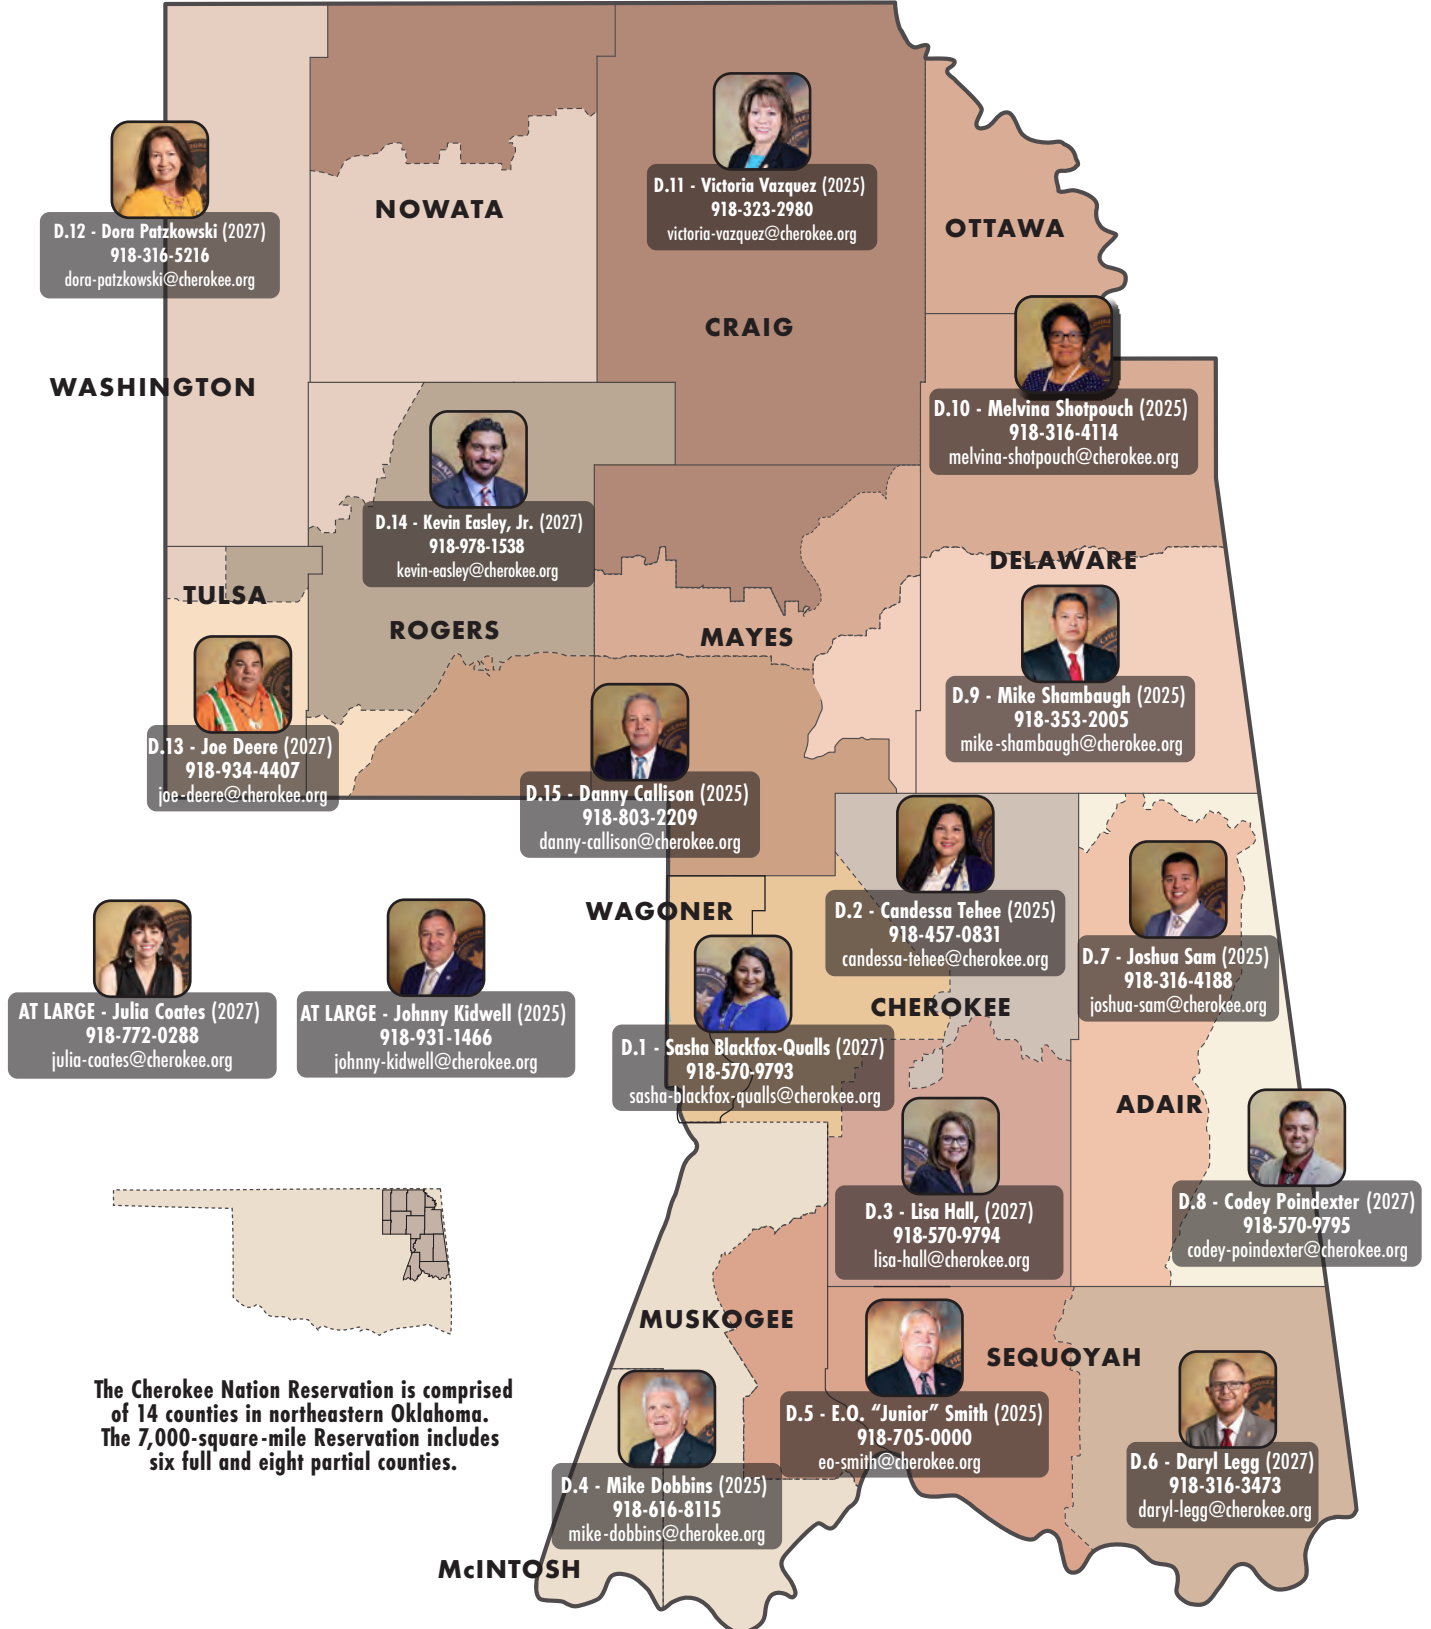

GWYN DBP
CHEROKEE NATION®

PRINCIPAL CHIEF
Chuck Hoskin Jr.
chuck-hoskin@cherokee.org
918-453-5644

DEPUTY PRINCIPAL CHIEF
Bryan Warner
bryan-warner@cherokee.org
918-453-5450

Council of the Cherokee Nation 2023-2027

The Cherokee Nation Reservation is comprised of 14 counties in northeastern Oklahoma. The 7,000-square-mile Reservation includes six full and eight partial counties.

McINTOSH