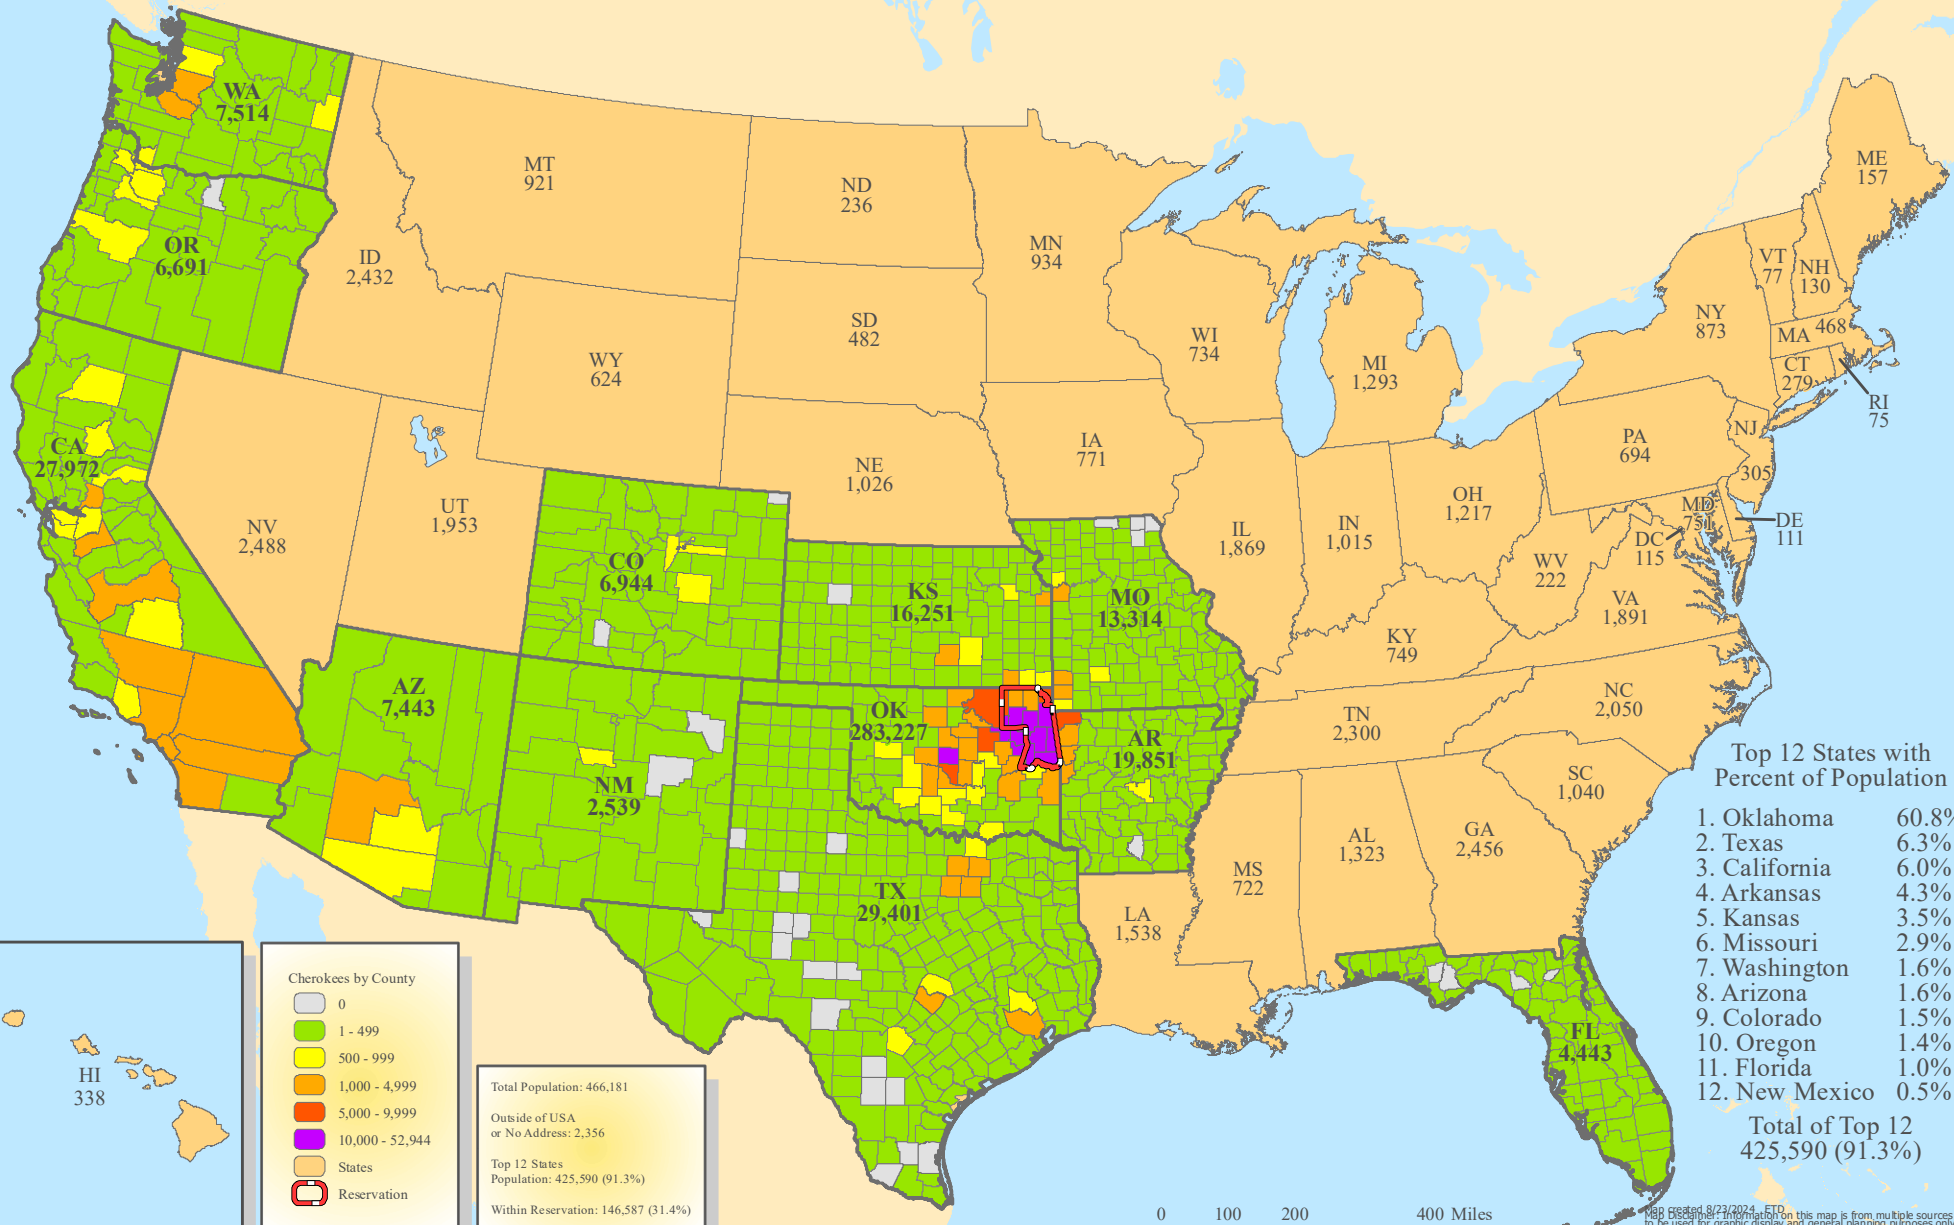

CHEROKEE NATION

Cherokee Nation Citizens by County for Top 12 Largest Cherokee States, 2024

Total Population: 466,181
Outside of USA or No Address: 2,356
Top 12 States Population: 425,590 (91.3%)
Within Reservation: 146,587 (31.4%)

Top 12 States with Percent of Population

1. Oklahoma	60.8%
2. Texas	6.3%
3. California	6.0%
4. Arkansas	4.3%
5. Kansas	3.5%
6. Missouri	2.9%
7. Washington	1.6%
8. Arizona	1.6%
9. Colorado	1.5%
10. Oregon	1.4%
11. Florida	1.0%
12. New Mexico	0.5%

Total of Top 12
425,590 (91.3%)